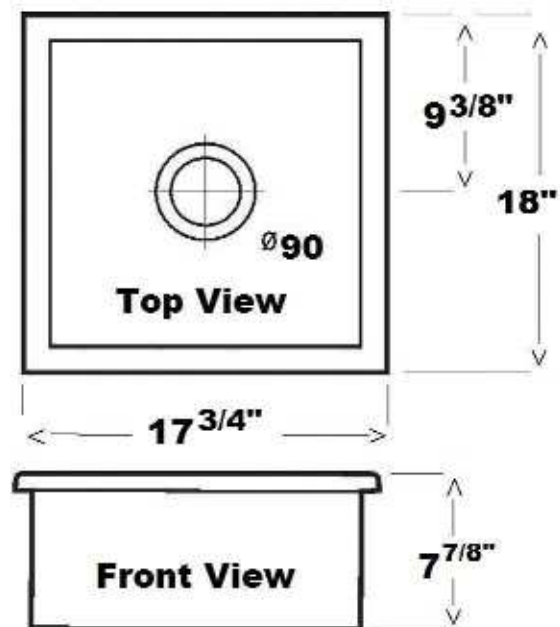

# SILVIA KITCHEN SINK

Cat. No.  
KS33

W: 17 3/4"  
D: 18"  
H: 7 7/8"

## Interior Dimensions:

Basin Interior: 15 1/4"W x 16 1/8"D  
Basin Depth: 6 3/4"

Dimensions of fixture are nominal and may vary within the range of tolerances established by ANSI Standard A112.19.9. Dimensions and specifications subject to change without notice.