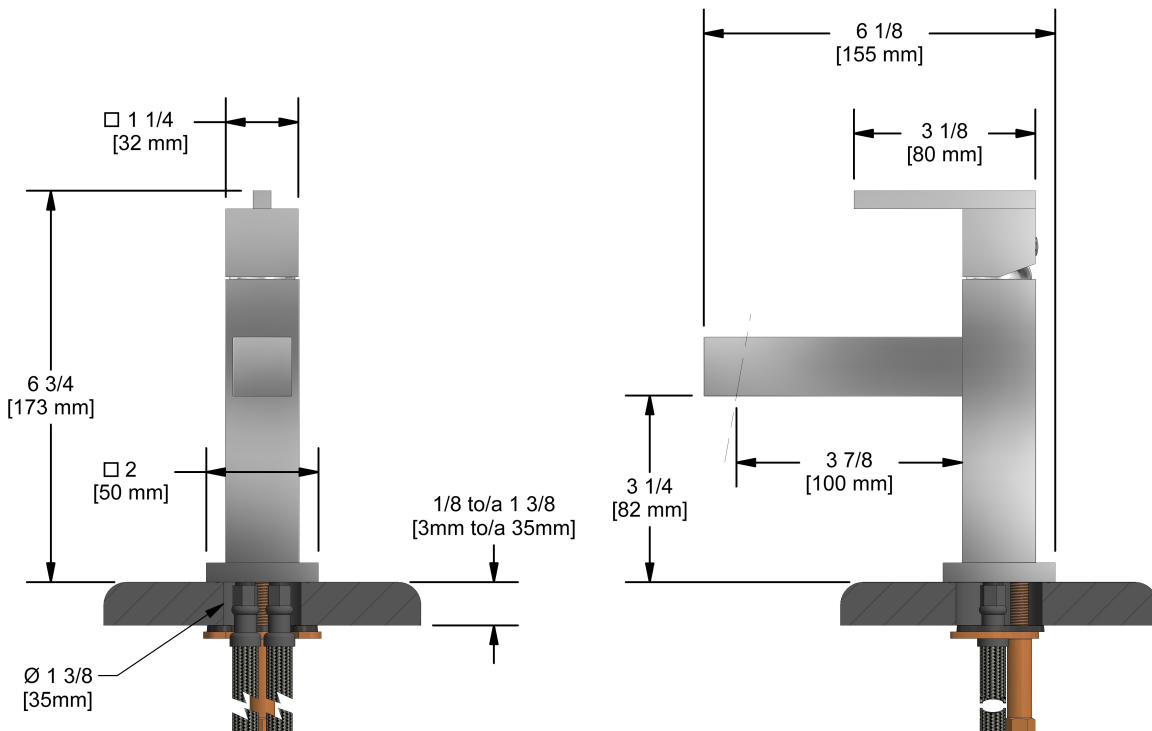

Certifications

- CSA B125.1
- NSF61
- ASME A112.18.1
- CMR248 Approval

Sizes, models and finishes may differ from thoses presented.

Warranty

The Riobel inc. product carries a limited LIFETIME warranty on the finish Chrome, Gold (PVD), Brushed nickel (PVD), Night brushed (PVD), Polished nickel (PVD) and all working parts and is guaranteed from the initial date of purchase against all manufacturing defects. Other finished 1 year.

Customer Service

Ontario, West Canada : 888-287-5354 Quebec, Maritimes, United States : 866-473-8442