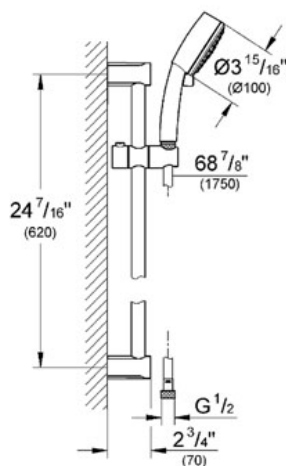

NEW TEMPESTA
COSMOPOLITAN 100
Shower rail set 2 sprays
26076

Pure Freude an Wasser

GROHE America, Inc | 200 North Gary Avenue, Suite G, Roselle, IL 60172
Phone: +1 (800) 444-7643 | Fax: +1 (800) 225-2778 | us-customerservice@grohe.com

Shower rail set 2 sprays

- GROHE StarLight® finish
- GROHE DreamSpray® perfect spray pattern
- GROHE CoolTouch®
- GROHE EcoJoy® technology for less water and perfect flow
- SpeedClean anti-lime system
- Inner WaterGuide for a longer life
- Suitable for instantaneous heater

Consisting of:

- Hand shower (26 046)
- 24" shower bar (27 521 000)
- Relaxaflex 69" hose (28 154)
- Min. recommended pressure 14.5 PSI
- Max Flow Rate: 2.0 gpm

Color:

- 26076 000 chrome
- 26076 EN0 Brushed Nickel