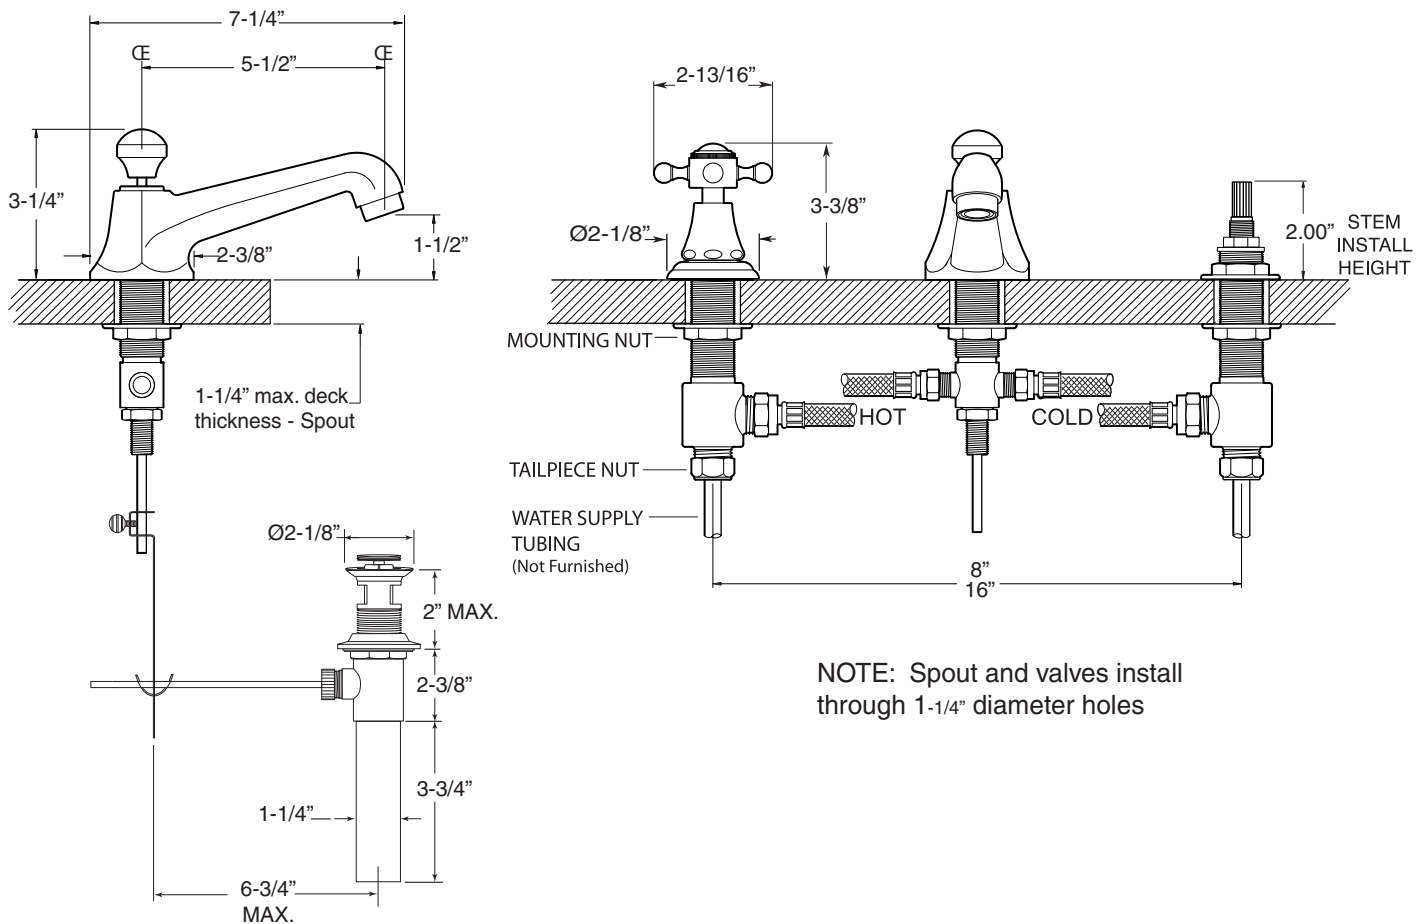

FEATURES:

- All brass construction. Flexible hoses designed to be installed on 8" to 16" centers. Includes pop-up style drain assembly.
- Cross handle style with center screw attachment.
- 1/4-turn ceramic disc valve cartridge.
- Available in all finishes. Warranty varies according to finish selection.
- Standard aerator is limited to 1.5 gpm.
- Certified to meet and exceed the following codes and standards:
ASME A112.18.1-2005/CSAB 125.1-2005

1.305508

St. Michel

Widespread Lavatory Set

Note: Measurements are subject to change or cancellation. No responsibility is assumed for use of superseded or voided pages.

Parts List Series 300

St. Michel
Widespread Lavatory Set