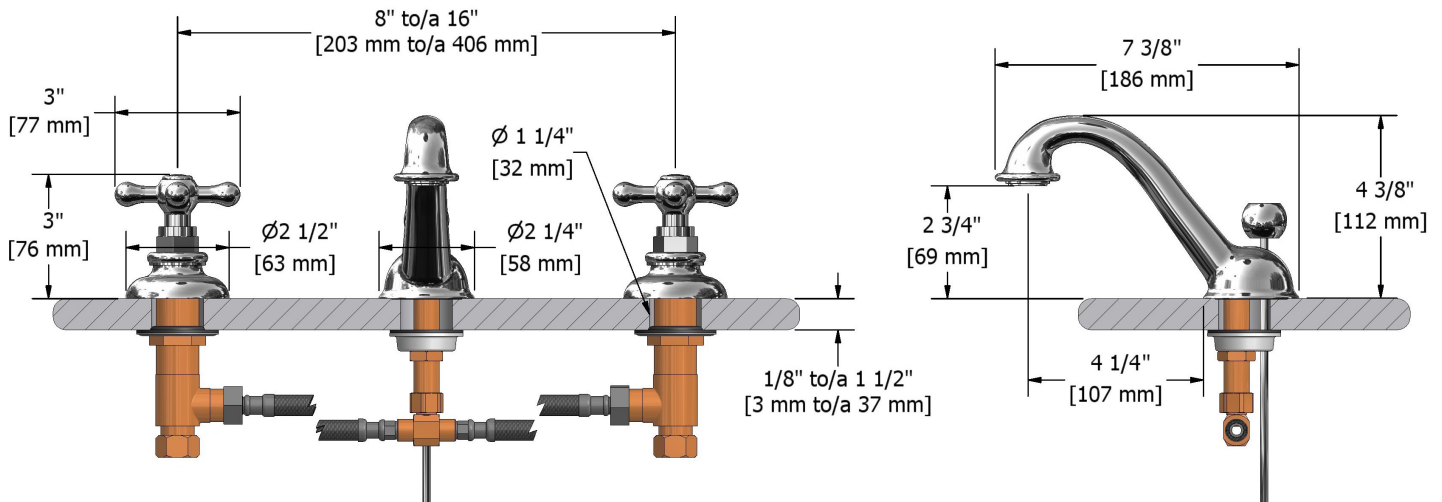

Sizes, models and finishes may differ from those presented.

Warranty

The Riobel inc. product carries a limited LIFETIME warranty on the finish Chrome, Gold (PVD), Brushed nickel (PVD), Night brushed (PVD), Polished nickel (PVD) and all working parts and is guaranteed from the initial date of purchase against all manufacturing defects. Other finished 1 year.

Customer Service

Ontario, West Canada : 888-287-5354 Quebec, Maritimes, United States : 866-473-8442