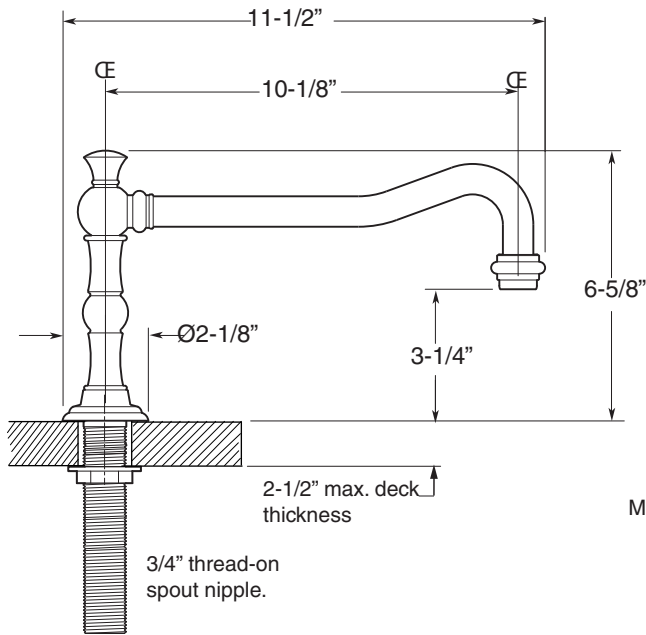

Series 350

St. Michel

Roman Tub Set with Deckmount
Handshower and Diverter

1.355593

(1.355593T - Trim only)

FEATURES:

- All brass construction.
- Cross handle style with center screw attachment.
- 3/4" valve bodies with 1/4-turn ceramic disc cartridge.
- Available in all finishes. Warranty varies according to finish selection.
- Certified to meet and exceed the following codes and standards:
ASME A112.18.1-2005/CSAB 125.1-2005

Spout and valves install through 1-1/4" diameter holes.
Plumber to provide 3/4" supply lines to valves

NOTE: 1/2" outlet for in-line vacuum breaker (18.15.055), and 60" chrome spiral hose (18.10.016) - INCLUDED

Note: Measurements are subject to change or cancellation. No responsibility is assumed for use of superseded or voided pages.

Parts List Series 350

St. Michel
Roman Tub Set with Deckmount
Diverter and Handshower