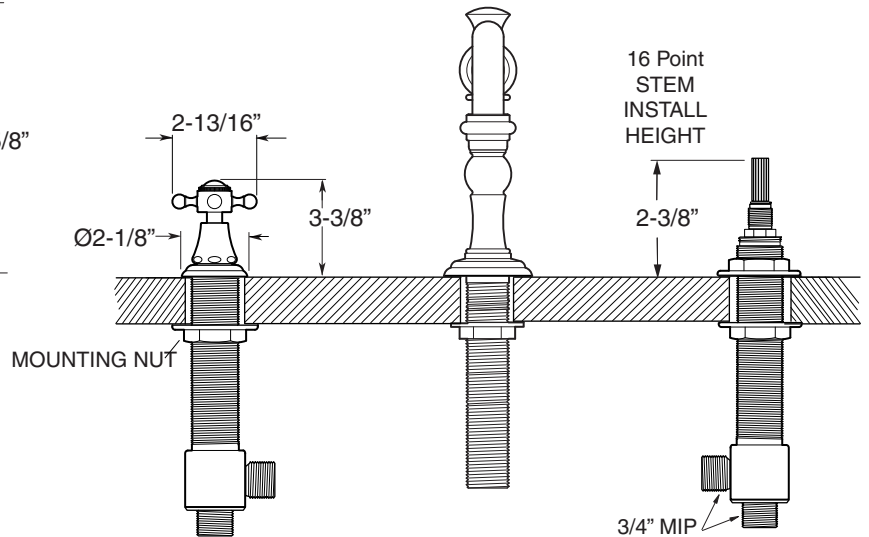

Series 350

St. Michel

Roman Tub Set with Deckmount
Handshower and Diverter

1.355593

(1.355593T - Trim only)

FEATURES:

- All brass construction.
- Cross handle style with center screw attachment.
- 3/4" valve bodies with 1/4-turn ceramic disc cartridge.
- Available in all finishes. Warranty varies according to finish selection.
- Certified to meet and exceed the following codes and standards:
ASME A112.18.1-2005/CSAB 125.1-2005

Spout and valves install through 1-1/4" diameter holes.
Plumber to provide 3/4" supply lines to valves

NOTE: 1/2" outlet for in-line vacuum breaker (18.15.055), and 60" chrome spiral hose (18.10.016) - INCLUDED

Note: Measurements are subject to change or cancellation. No responsibility is assumed for use of superseded or voided pages.

Parts List Series 350

St. Michel
Roman Tub Set with Deckmount
Diverter and Handshower