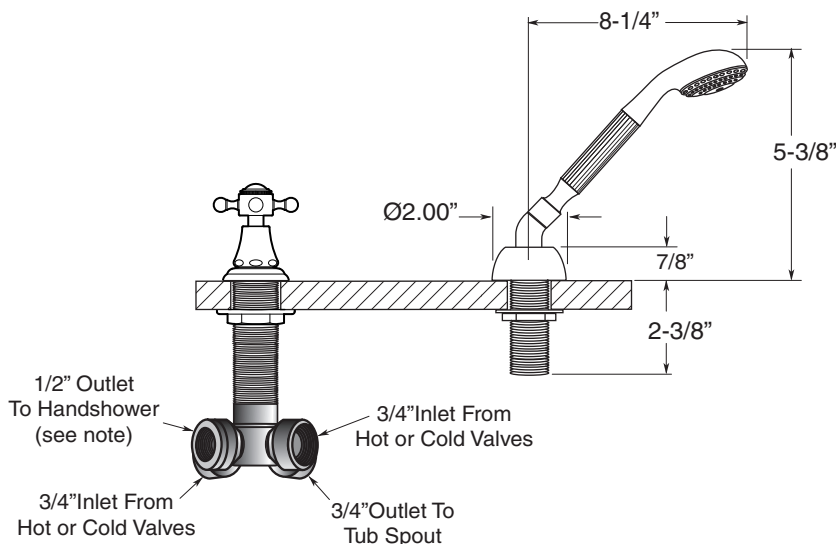

Series 350

St. Michel

Roman Tub Set with Deckmount
Handshower and Diverter

1.355593

(1.355593T - Trim only)

FEATURES:

- All brass construction.
- Cross handle style with center screw attachment.
- 3/4" valve bodies with 1/4-turn ceramic disc cartridge.
- Available in all finishes. Warranty varies according to finish selection.
- Certified to meet and exceed the following codes and standards:
ASME A112.18.1-2005/CSAB 125.1-2005

Spout and valves install through 1-1/4" diameter holes.
Plumber to provide 3/4" supply lines to valves

NOTE: 1/2" outlet for in-line vacuum breaker (18.15.055), and 60" chrome spiral hose (18.10.016) - INCLUDED

Note: Measurements are subject to change or cancellation. No responsibility is assumed for use of superseded or voided pages.

Parts List Series 350

St. Michel
Roman Tub Set with Deckmount
Diverter and Handshower