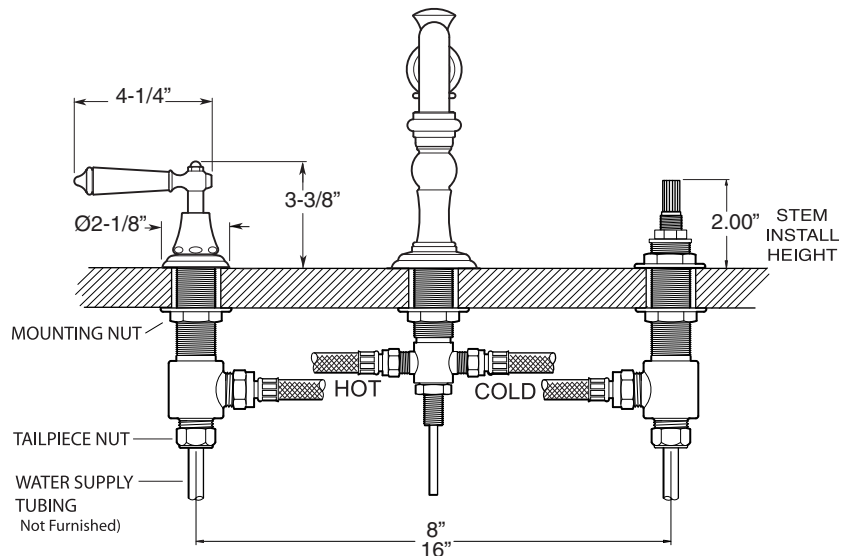

FEATURES:

- All brass construction. Flexible hoses designed to be installed on 8" to 16" centers. Includes pop-up style drain assembly.
- Porcelain lever style handles with decorative screw attachment.
- 1/4-turn ceramic disc valve cartridge.
- Available in all finishes. Warranty varies according to finish selection.
- Standard aerator is limited to 1.5 gpm.
- Certified to meet and exceed the following codes and standards:
ASME A112.18.1-2005/CSAB 125.1-2005

1.355708

Orleans

Widespread Lavatory Set

NOTE: Spout and valves install through 1-1/4" diameter holes

Note: Measurements are subject to change or cancellation. No responsibility is assumed for use of superseded or voided pages.

Parts List Series 350

Orleans
(Porcelain Lever)
Widespread Lavatory Set