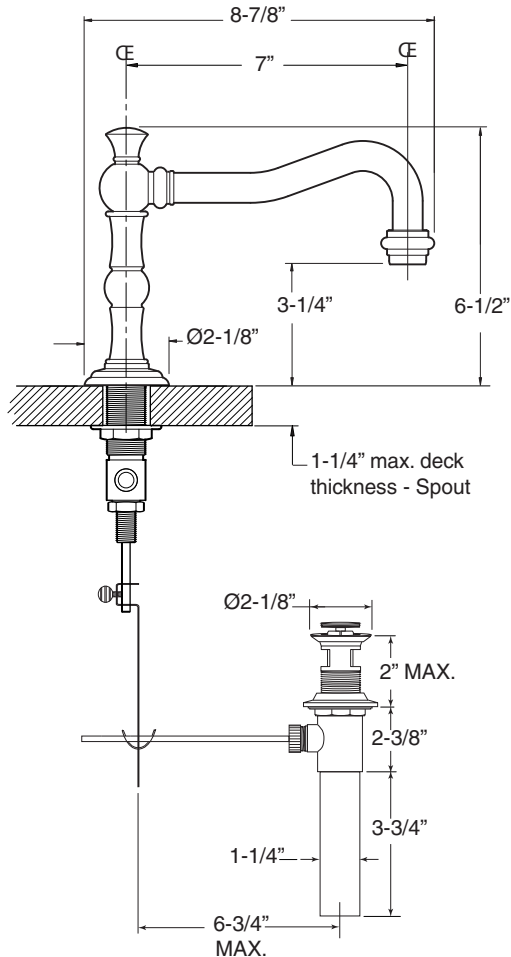

FEATURES:

- All brass construction. Flexible hoses designed to be installed on 8" to 16" centers. Includes pop-up style drain assembly.
- Porcelain lever style handles with decorative screw attachment.
- 1/4-turn ceramic disc valve cartridge.
- Available in all finishes. Warranty varies according to finish selection.
- Standard aerator is limited to 1.5 gpm.
- Certified to meet and exceed the following codes and standards:
ASME A112.18.1-2005/CSAB 125.1-2005

1.355708

Orleans

Widespread Lavatory Set

NOTE: Spout and valves install through 1-1/4" diameter holes

Note: Measurements are subject to change or cancellation. No responsibility is assumed for use of superseded or voided pages.

Parts List Series 350

Orleans
(Porcelain Lever)
Widespread Lavatory Set