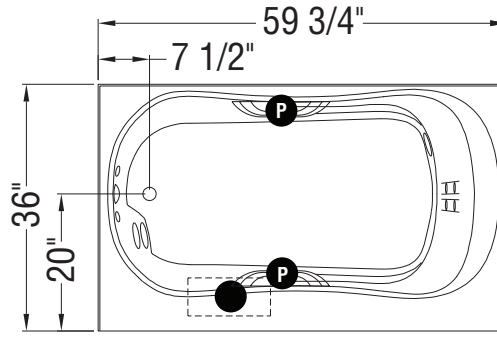

TRUE WHIRLPOOL
SYSTEM

AEROEFFECT
AIR SYSTEM

- : Indicates pump or blower positioning
- P : Indicates optional grab bars positioning
- (○) : Indicates True Whirlpool jets positioning
- (●) : Indicates Aeroeffect airjets positioning