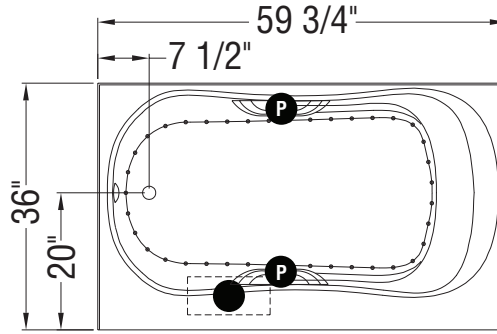

TRUE WHIRLPOOL
SYSTEM

AEROEFFECT
AIR SYSTEM

- : Indicates pump or blower positioning
- P : Indicates optional grab bars positioning
- (○) : Indicates True Whirlpool jets positioning
- (●) : Indicates Aeroeffect airjets positioning