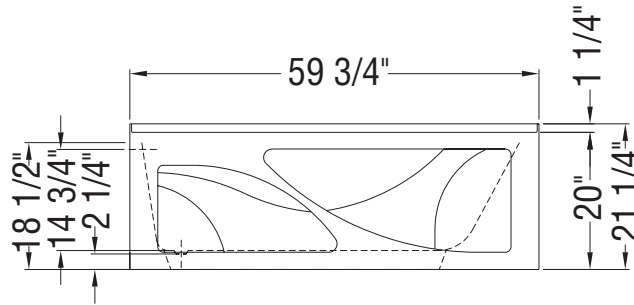

TRUE WHIRLPOOL
SYSTEM

AEROEFFECT
AIR SYSTEM

- : Indicates pump or blower positioning
- P : Indicates optional grab bars positioning
- (○) : Indicates True Whirlpool jets positioning
- (●) : Indicates Aeroeffect airjets positioning