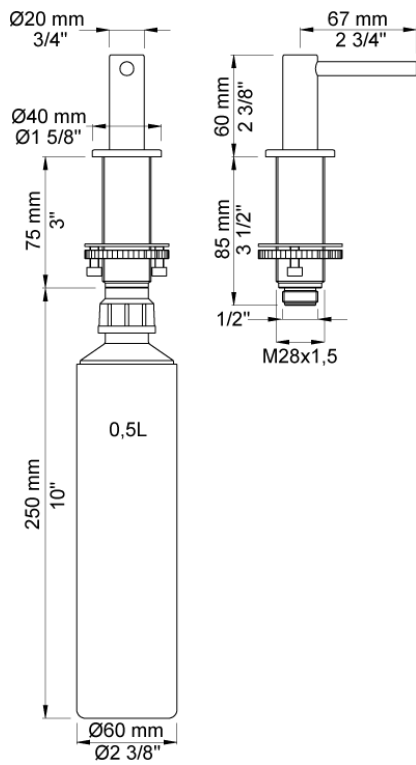

Date:

Client:

Project:

VOLA product: T36

**T36**

Deck-mounted soap dispenser.

**Available in colours**

- Color 16, Polished chrome
- Color 20, Brushed chrome
- Color 40, Brushed stainless steel