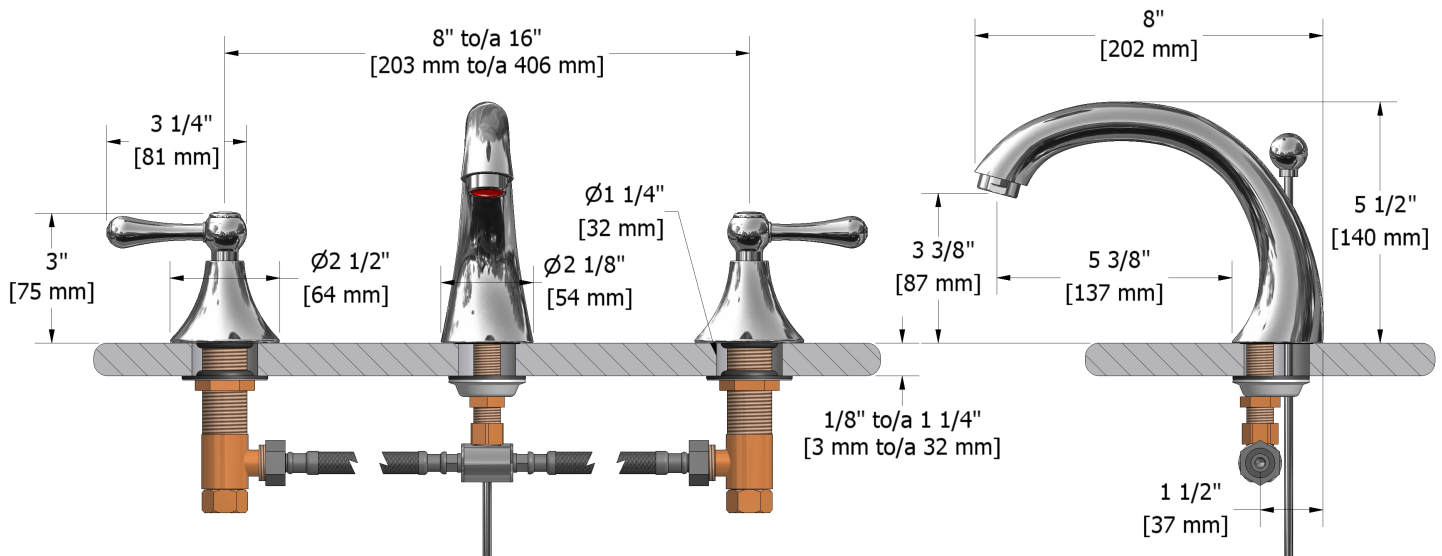

8" lavatory faucet
FI08LXX

Specifications

Descriptions

- 1/2" inlet male NPT
- Pop-up drain
- Ceramic cartridge

Available colors

- C : Chrome
- BN : Brushed nickel (PVD)

Available flows

- 5.7 L/min, 1.5 gpm (US) 60psi
- 1.9 L/min, 0.5 gpm (US) 60psi (**FI08LXX-05**)
- 3.7 L/min, 1 gpm (US) 60psi (**FI08LXX-10**)

Cartridges

- Cold: #401-080 - Hot: #401-079

Certifications

- CSA B125.1
- NSF61
- ASME A112.18.1
- CMR248 Approval

Sizes, models and finishes may differ from those presented.

Warranty

The Riobel inc. product carries a limited LIFETIME warranty on the finish Chrome, Gold (PVD), Brushed nickel (PVD), Night brushed (PVD), Polished nickel (PVD) and all working parts and is guaranteed from the initial date of purchase against all manufacturing defects. Other finished 1 year.