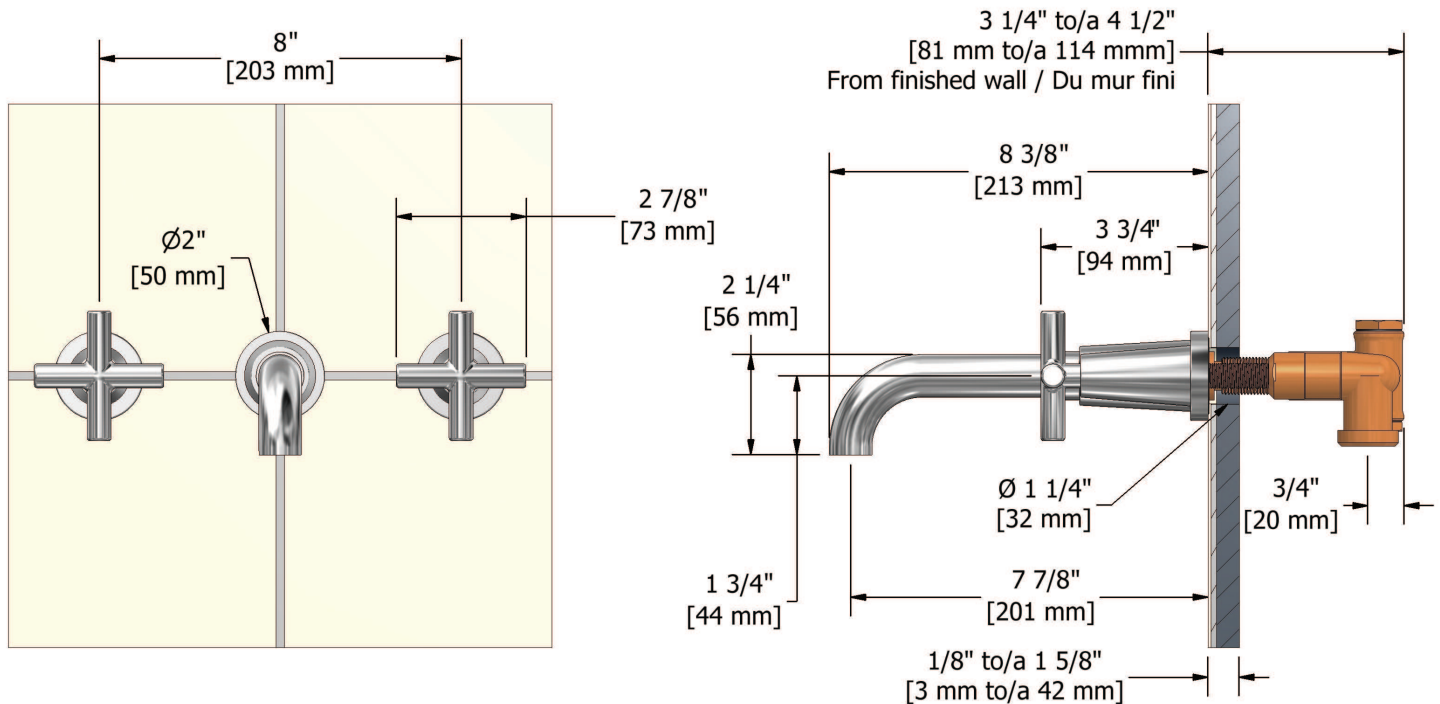

Certifications

- CSA B125.1
- NSF61
- ASME A112.18.1
- CMR248 Approval