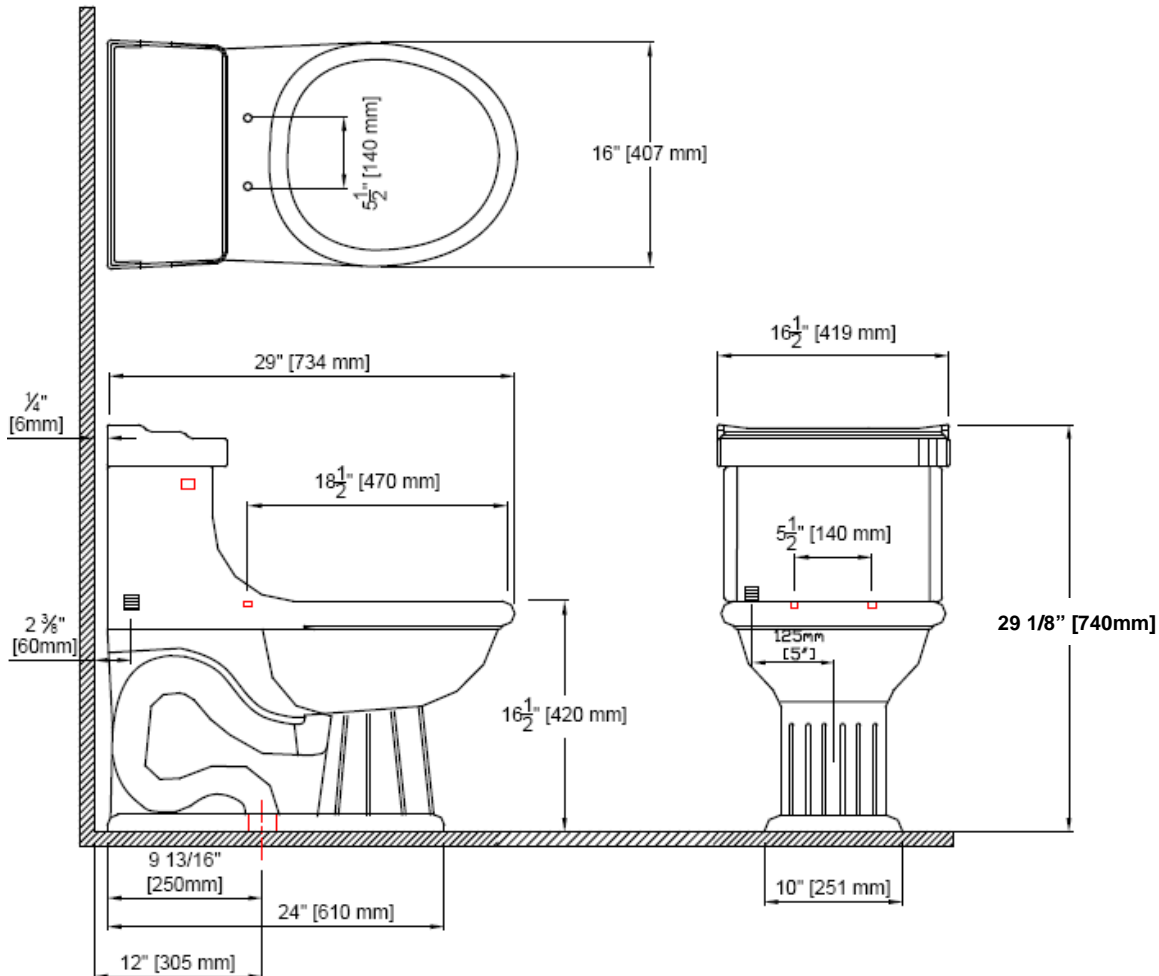

Chair-Height Elongated Bowl & Tank 6119.128

Technical information:

Fixture		Included components:	
Configuration	1PC Elongated bowl & tank	Bowl & Tank	6119.128.xx
Flushing volume	1.28 gpf / 4.8 lpf	Silent Close Seat	9400.490.xx
Passageway	2 1/8"	Valve Kit	9400.503.00
Seat post hole centers	5 1/2"	Trip Lever	9400.190.xx
Fixture		Weight	Bolt caps
Bowl & Tank	L 29" x W 16" x H 29 1/8"	84	9400.170.xx
			Tank lid
			6116.125.xx

Product diagram:

*These measurements are subject of change or cancellation. No responsibility will be assumed for use of superseded or voided pages.*