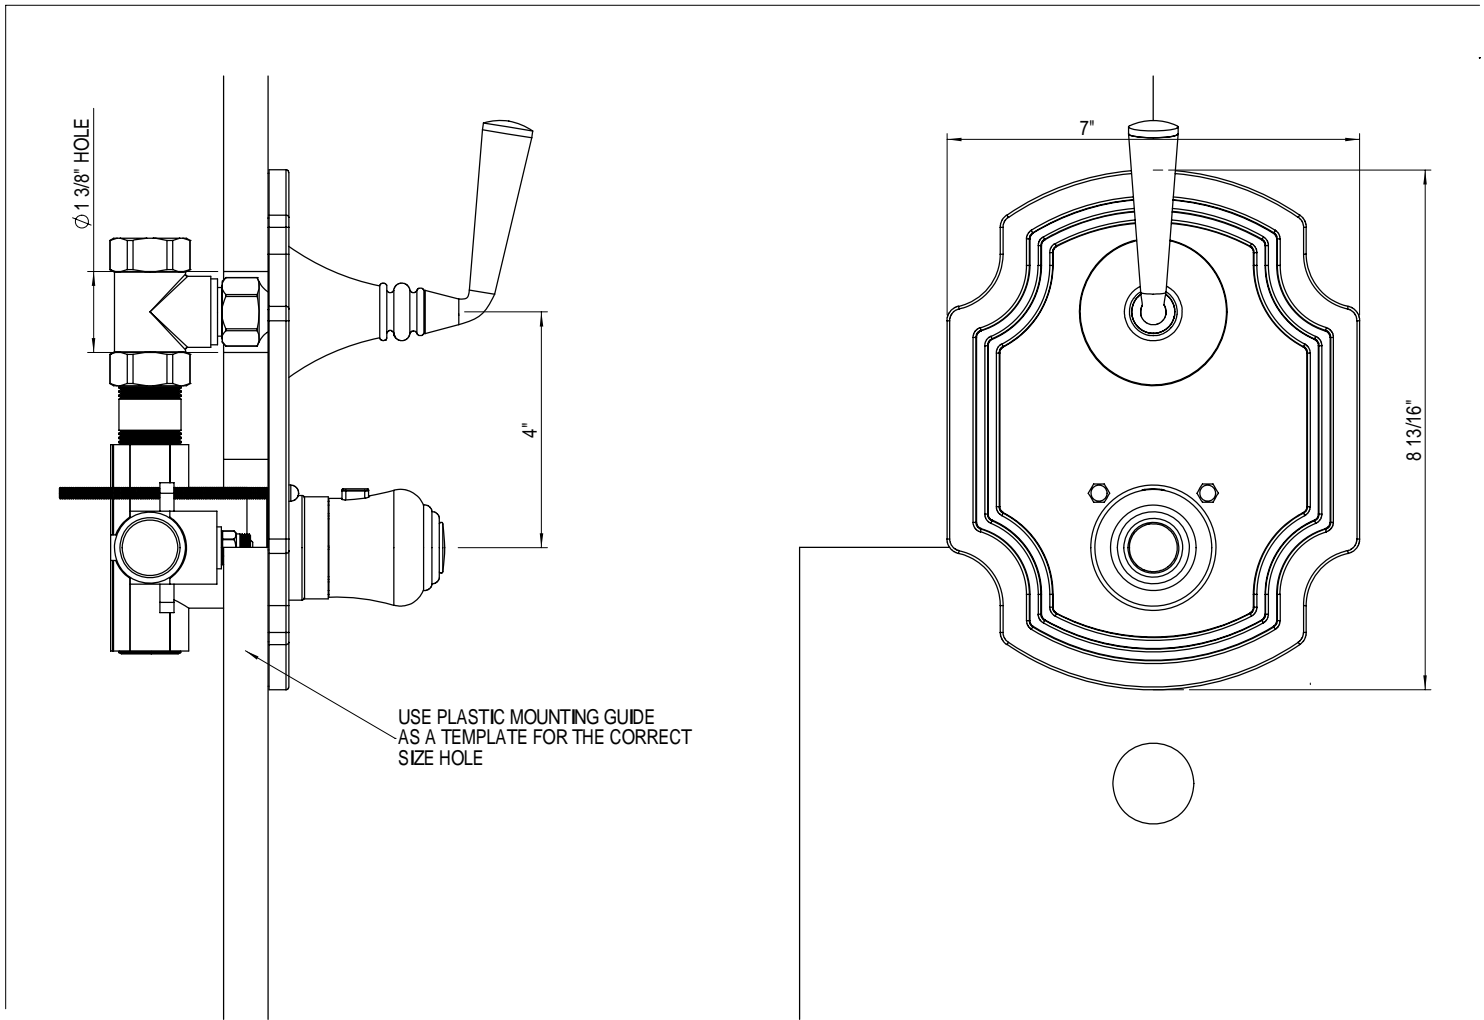

# 3/4" Temperature Control with Shut-Off Control Valve 4PRBJSJL

TEL: 905-851-6781  
FAX: 905-851-8031  
TOLL FREE: 800-461-5901

the RUBINET FAUCET COMPANY

[www.rubinet.com](http://www.rubinet.com)

# 1/2" Temperature Control with Shut-Off Control Valve 4QRBJSL

USE PLASTIC MOUNTING GUIDE  
AS A TEMPLATE FOR THE CORRECT  
SIZE HOLE

TEL: 905-851-6781  
FAX: 905-851-8031  
TOLL FREE: 800-461-5901

the RUBINET FAUCET COMPANY