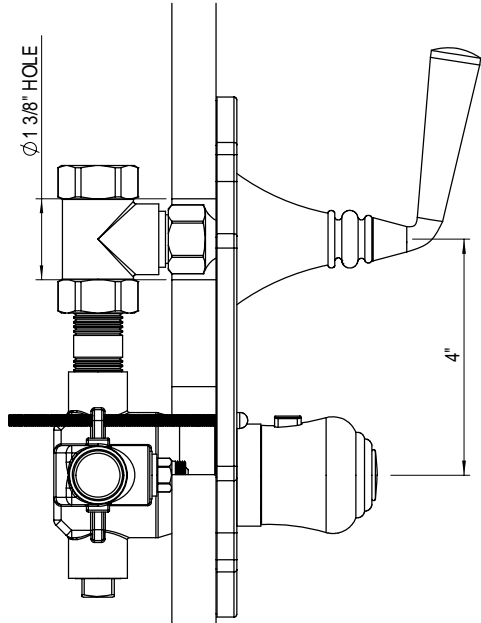

# 3/4" Temperature Control with Shut-Off Control Valve 4PRBJSJL

TEL: 905-851-6781  
FAX: 905-851-8031  
TOLL FREE: 800-461-5901

the RUBINET FAUCET COMPANY

[www.rubinet.com](http://www.rubinet.com)

# 1/2" Temperature Control with Shut-Off Control Valve 4QRBJSL

USE PLASTIC MOUNTING GUIDE  
AS A TEMPLATE FOR THE CORRECT  
SIZE HOLE

TEL: 905-851-6781  
FAX: 905-851-8031  
TOLL FREE: 800-461-5901

the RUBINET FAUCET COMPANY