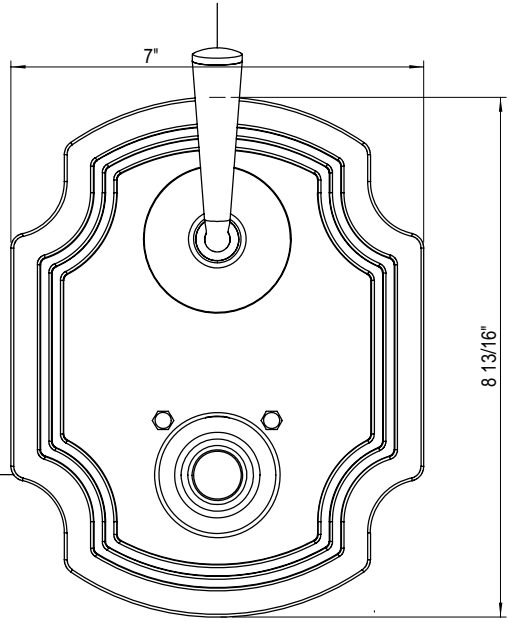

# 3/4" Temperature Control with Shut-Off Control Valve 4PRBJSJL

TEL: 905-851-6781  
FAX: 905-851-8031  
TOLL FREE: 800-461-5901

the RUBINET FAUCET COMPANY

[www.rubinet.com](http://www.rubinet.com)

# 1/2" Temperature Control with Shut-Off Control Valve 4QRBJSL

USE PLASTIC MOUNTING GUIDE  
AS A TEMPLATE FOR THE CORRECT  
SIZE HOLE

TEL: 905-851-6781  
FAX: 905-851-8031  
TOLL FREE: 800-461-5901

the RUBINET FAUCET COMPANY