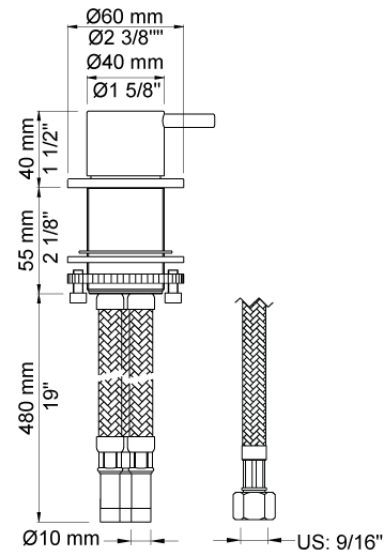

Date:

Client:

Project:

VOLA product: SC3

**SC3**

One-handle mixer 2500 for use in conjunction with A24 one-handle mixer with hand shower 500T1.  
A24 sold separately.

**Flow**

	<b>Bar:</b>	<b>1,0</b>	<b>2,0</b>	<b>3,0</b>	<b>4,0</b>	<b>5,0</b>
2500 <sup>1)</sup>	(l/min)	10,8	15,3	18,7	21,6	24,1
2500 <sup>2)</sup>	(l/min)	8,7	12,3	15,0	17,3	19,4
T1	(l/min)	5,8	8,2	10,0	11,6	12,9

Date:

Client:

Project:

VOLA product: SC3

**2500**  
One-handle table-mounted mixer, high flow.

**500**  
One-handle table-mounted mixer.

**T1**  
Deck mounted pull out hand shower, with 2 m hose.  
Work top: Max. 45 mm.  
Hole cut out size: 28 mm.