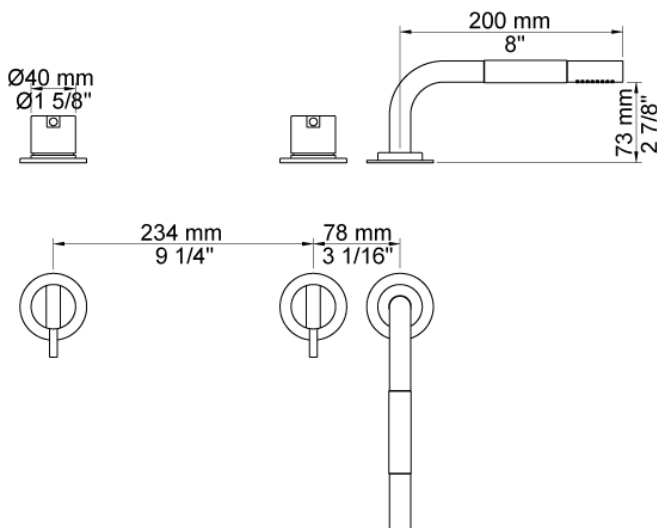

Date:

Client:

Project:

VOLA product: SC3

**SC3**

One-handle mixer 2500 for use in conjunction with A24 one-handle mixer with hand shower 500T1.  
A24 sold separately.

**Flow**

	<b>Bar:</b>	<b>1,0</b>	<b>2,0</b>	<b>3,0</b>	<b>4,0</b>	<b>5,0</b>
2500 <sup>1)</sup>	(l/min)	10,8	15,3	18,7	21,6	24,1
2500 <sup>2)</sup>	(l/min)	8,7	12,3	15,0	17,3	19,4
T1	(l/min)	5,8	8,2	10,0	11,6	12,9

Date:

Client:

Project:

VOLA product: SC3

**2500**  
One-handle table-mounted mixer, high flow.

**500**  
One-handle table-mounted mixer.

**T1**  
Deck mounted pull out hand shower, with 2 m hose.  
Work top: Max. 45 mm.  
Hole cut out size: 28 mm.