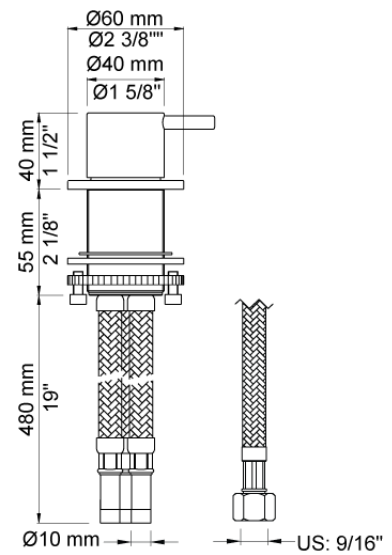

Date:

Client:

Project:

VOLA product: SC3

**SC3**

One-handle mixer 2500 for use in conjunction with A24 one-handle mixer with hand shower 500T1.  
A24 sold separately.

**Flow**

	<b>Bar:</b>	<b>1,0</b>	<b>2,0</b>	<b>3,0</b>	<b>4,0</b>	<b>5,0</b>
2500 <sup>1)</sup>	(l/min)	10,8	15,3	18,7	21,6	24,1
2500 <sup>2)</sup>	(l/min)	8,7	12,3	15,0	17,3	19,4
T1	(l/min)	5,8	8,2	10,0	11,6	12,9

Date:

Client:

Project:

VOLA product: SC3

**2500**  
One-handle table-mounted mixer, high flow.

**500**  
One-handle table-mounted mixer.

**T1**  
Deck mounted pull out hand shower, with 2 m hose.  
Work top: Max. 45 mm.  
Hole cut out size: 28 mm.