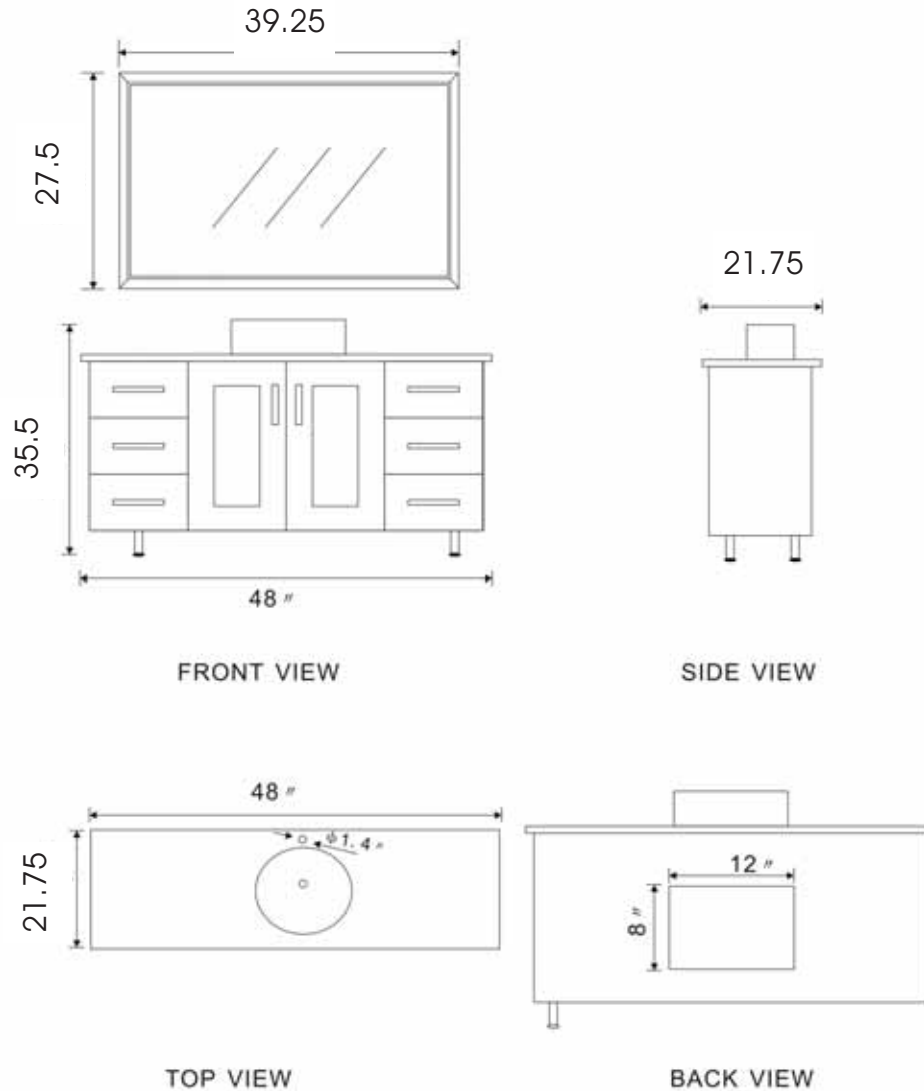

DEC066C-E Malibu 48" Single Sink Vanity Set (Faucet not included)

Design Element™
Bath Furniture

The Malibu Collection

The 48" Malibu showcases light, clean lines and geometric shapes through a well-balanced convergence of wood, glass, and porcelain. The result is a practical, superbly functional design with a rich range of forms, hues, and textures. The lack of architectural embellishments make the Malibu a great value and a perfect fit for the ultra-modern bathroom. Quality design points were not sacrificed, such as solid oak construction (no MDF in sight), soft-closing cabinet doors, a water-resistant finish, and a tempered glass countertop. Thanks to the round vessel sink, there's plenty of counter space, and storage space is further enhanced with six large drawers and two cabinet doors.

Malibu 48" Single Sink Vanity Set

DEC066C-E Product Features

- Solid Hardwood Construction
- Black Tempered Glass Countertop
- Round Vessel Sink
- Polished Chrome Pop-Up Drain
- Six Drawers and Soft Closing Double Door with Windows
- Matching Framed Mirror
- Satin Nickel Finish Hardware
- Faucet Not Included
- Optional Linen Closet Not Included
- Specs: 47"W x 22"D x 34"H