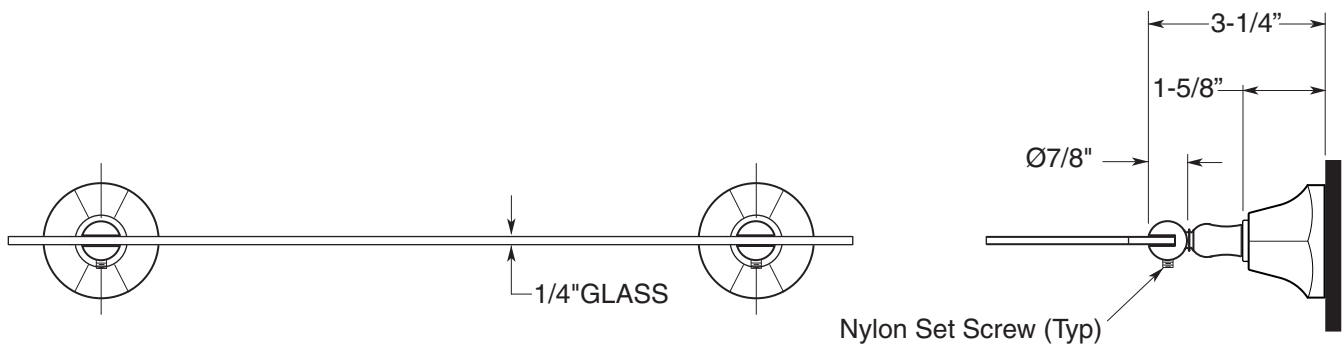

**FEATURES:**

- All brass construction with 1/4" thick glass shelf.
- Replacement glass shelf P/N: 18.18.024
- Available in all Sigma finishes. Warranty varies according to finish selection.
- Mounting bracket and screws are supplied.

Series 07  
Accessory Shelf

1.07AS00

**TOP VIEW**

**FRONT VIEW**

**SIDE VIEW**

Note: Measurements are subject to change or cancellation. No responsibility is assumed for use of superseded or voided pages.