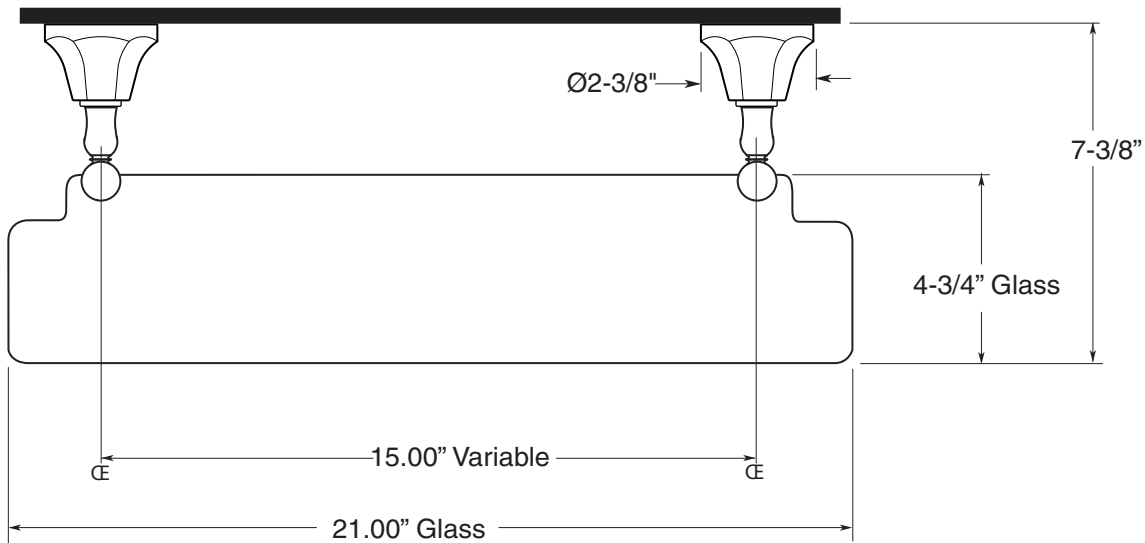

**FEATURES:**

- All brass construction with 1/4" thick glass shelf.
- Replacement glass shelf P/N: 18.18.024
- Available in all Sigma finishes. Warranty varies according to finish selection.
- Mounting bracket and screws are supplied.

Series 07  
Accessory Shelf

1.07AS00

**TOP VIEW**

**FRONT VIEW**

**SIDE VIEW**

Note: Measurements are subject to change or cancellation. No responsibility is assumed for use of superseded or voided pages.