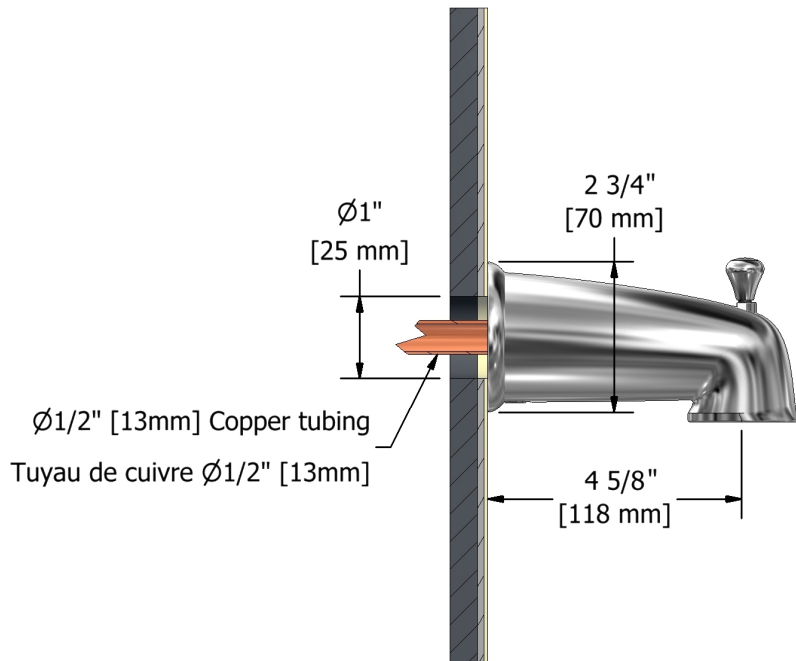

Wall tub spout
881XX

Specifications

Descriptions

- Diverter
- 1/2" copper slip fit inlet

Available colors

- C : Chrome
- BN : Brushed nickel (PVD)
- PN : Polished nickel (PVD)

Certifications

- CSA B125.1
- ASME A112.18.1
- CMR248 Approval