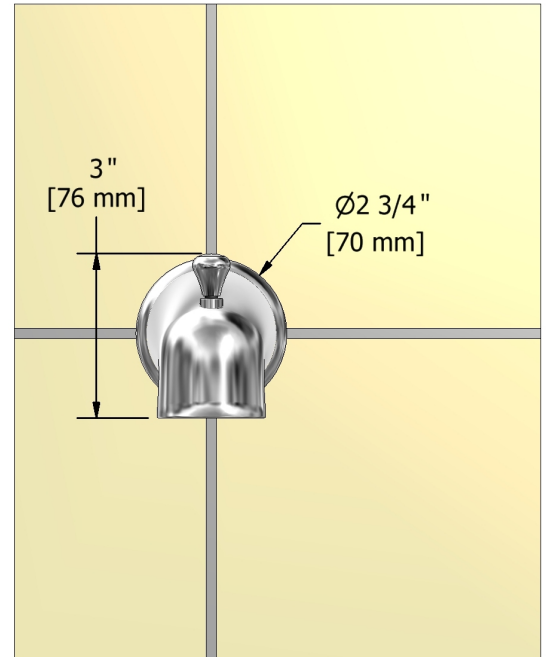

Wall tub spout
881XX

Specifications

Descriptions

- Diverter
- 1/2" copper slip fit inlet

Available colors

- C : Chrome
- BN : Brushed nickel (PVD)
- PN : Polished nickel (PVD)

Certifications

- CSA B125.1
- ASME A112.18.1
- CMR248 Approval