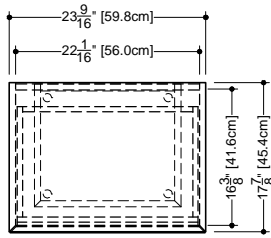

M Collection metro series
 Freestanding vanity
 18" height – 18" depth

Furniture

Freestanding vanity MM 2418 FS – 24" length

17 7/8" depth x 23 3/4" length x 19 1/2" height – 454 x 603 x 494 mm

Finishes and colors

Note: This unit must be fixed to the wall

* ATTENTION: Interior in white mat.

WETSTYLE cannot be held responsible for any technical errors and reserves the right to make revisions without notice.

Approximate measurement.
 The manufacturer accepts ± (6.35mm) variance.