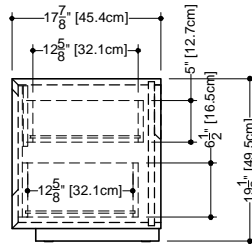

M Collection metro series
 Freestanding vanity
 18" height – 18" depth

Furniture

Freestanding vanity MM 2418 FS – 24" length

17 7/8" depth x 23 3/4" length x 19 1/2" height – 454 x 603 x 494 mm

Finishes and colors

Note: This unit must be fixed to the wall

* ATTENTION: Interior in white mat.

WETSTYLE cannot be held responsible for any technical errors and reserves the right to make revisions without notice.

Approximate measurement.
 The manufacturer accepts ± (6.35mm) variance.