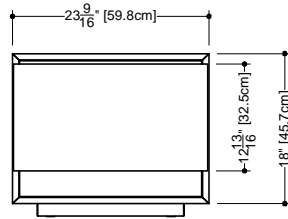

M Collection metro series
 Freestanding vanity
 18" height – 18" depth

Furniture

Freestanding vanity MM 2418 FS – 24" length

17 7/8" depth x 23 3/4" length x 19 1/2" height – 454 x 603 x 494 mm

Finishes and colors

Note: This unit must be fixed to the wall

* ATTENTION: Interior in white mat.

WETSTYLE cannot be held responsible for any technical errors and reserves the right to make revisions without notice.

Approximate measurement.
 The manufacturer accepts ± (6.35mm) variance.