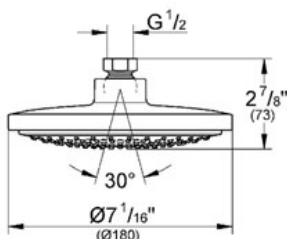

Product Description:

Head shower 1 spray

Standard Specification:

- GROHE StarLight® finish
- GROHE EcoJoy® technology for less water and perfect flow
- GROHE DreamSpray® perfect spray pattern
- SpeedClean anti-lime system
- Rain
- Rotating ball joint ± 15°
- Max FLOW Rate 2.5 gpm
- 1/2" Connection thread
- Suitable for instantaneous heater
- Max Flow Rate 2.5 gpm at 80 psi (9.5 L/min)