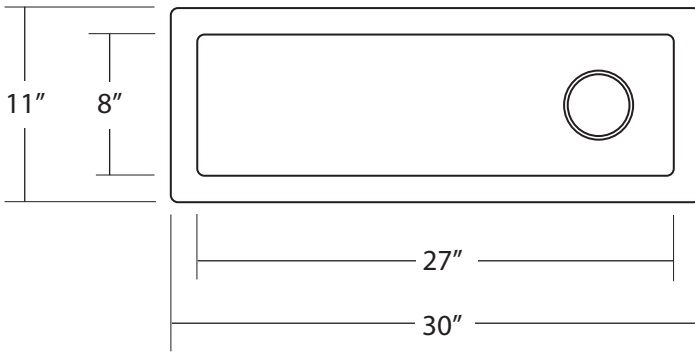

SPECIFICATIONS FOR
RIO CHICO

CPS210- Antique
 CPS510- Brushed Nickel

PRODUCT DETAILS

- * 30" x 11" x 5.5" OD
- * 27" x 8" x 5.25" ID
- * Basin Depth: 3.25" to 5.25"
- * Hand hammered 16 gauge recycled copper
- * 3.5" drain opening
- * Dimensions are not exact and may vary $\pm 1/2"$

INSTALLATION

- * Undermount

COORDINATING PRODUCTS

- * Drains: DR320 or DR340
- * Rinsing Basket: GR811

STANDARDS COMPLIANCE

- * IAPMO Listed / cUPC

IMPORTANT

Due to the handcrafted nature of this product, it will vary in finish, texture, hammering, and other details. Dimensions may vary up to 1/2". We strongly recommend that you wait for the actual product before making any installation cuts.