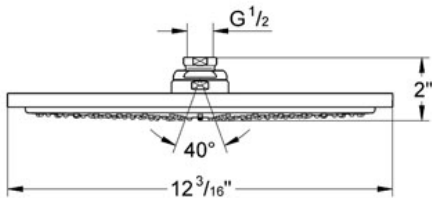

Product Description:
Head shower 1 spray

Standard Specification:

- GROHE StarLight® finish
- Ø 12 1/4"
- GROHE DreamSpray® perfect spray pattern
- SpeedClean anti-lime system
- Suitable for instantaneous heater
- GROHE EcoJoy® 2.4 g flow limiter
- Metal
- Rain spray
- 1/2" Connection thread
- 20° swivel ball joint (± 20°)
- Max Flow Rate 2.5 gpm at 80 psi (9.5 L/min)