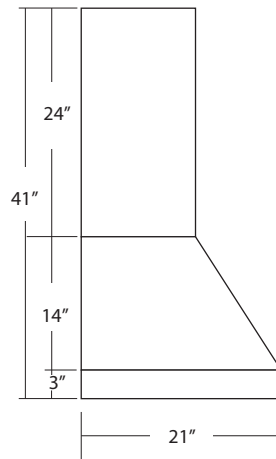

SPECIFICATIONS

42" Chateau

FRONT VIEW

SIDE VIEW

BACK VIEW

TOP VIEW

CPR422 - Antique
CPR425 - Brushed Nickel

PRODUCT DETAILS

- * 42" w x 21" d x 41" h
- * Hand hammered 16 gauge recycled copper
- * Professional grade ventilation system
- * Highly efficient baffle filtration
- * 600 CFM motor with variable speed control
- * Dimmer controlled Halogen lighting

IMPORTANT

Due to the handcrafted nature of this product, it may vary in finish, texture, hammering, and other details. Dimensions may vary up to 1/2". We strongly recommend that you wait for the actual product before making any installation cuts.