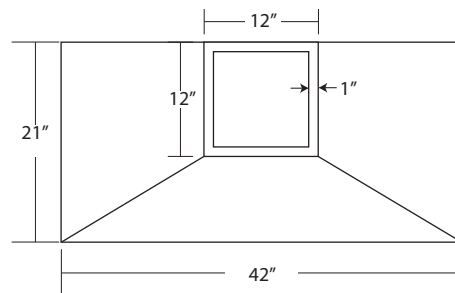

SPECIFICATIONS

42" Chateau

FRONT VIEW

SIDE VIEW

BACK VIEW

TOP VIEW

CPR422 - Antique
CPR425 - Brushed Nickel

PRODUCT DETAILS

- * 42" w x 21" d x 41" h
- * Hand hammered 16 gauge recycled copper
- * Professional grade ventilation system
- * Highly efficient baffle filtration
- * 600 CFM motor with variable speed control
- * Dimmer controlled Halogen lighting

IMPORTANT

Due to the handcrafted nature of this product, it may vary in finish, texture, hammering, and other details. Dimensions may vary up to 1/2". We strongly recommend that you wait for the actual product before making any installation cuts.