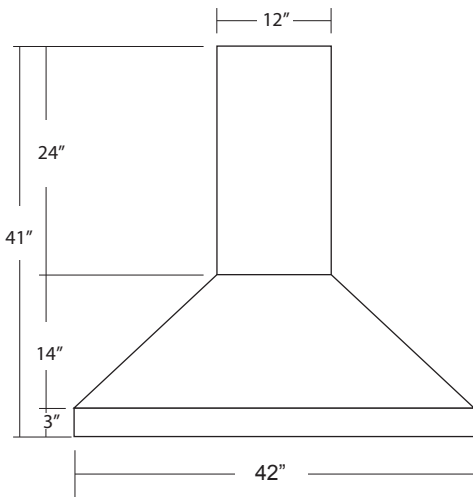

SPECIFICATIONS

42" Chateau

FRONT VIEW

SIDE VIEW

BACK VIEW

TOP VIEW

CPR422 - Antique
CPR425 - Brushed Nickel

PRODUCT DETAILS

- * 42" w x 21" d x 41" h
- * Hand hammered 16 gauge recycled copper
- * Professional grade ventilation system
- * Highly efficient baffle filtration
- * 600 CFM motor with variable speed control
- * Dimmer controlled Halogen lighting

IMPORTANT

Due to the handcrafted nature of this product, it may vary in finish, texture, hammering, and other details. Dimensions may vary up to 1/2". We strongly recommend that you wait for the actual product before making any installation cuts.