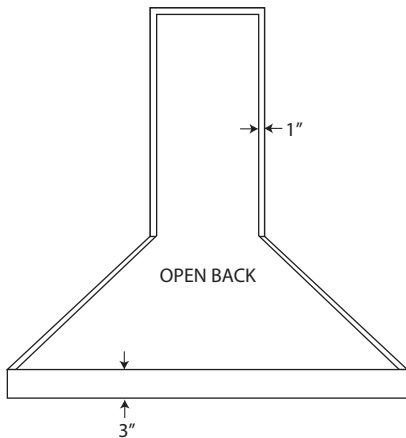

SPECIFICATIONS

42" Chateau

FRONT VIEW

SIDE VIEW

BACK VIEW

TOP VIEW

CPR422 - Antique
CPR425 - Brushed Nickel

PRODUCT DETAILS

- * 42" w x 21" d x 41" h
- * Hand hammered 16 gauge recycled copper
- * Professional grade ventilation system
- * Highly efficient baffle filtration
- * 600 CFM motor with variable speed control
- * Dimmer controlled Halogen lighting

IMPORTANT

Due to the handcrafted nature of this product, it may vary in finish, texture, hammering, and other details. Dimensions may vary up to 1/2". We strongly recommend that you wait for the actual product before making any installation cuts.