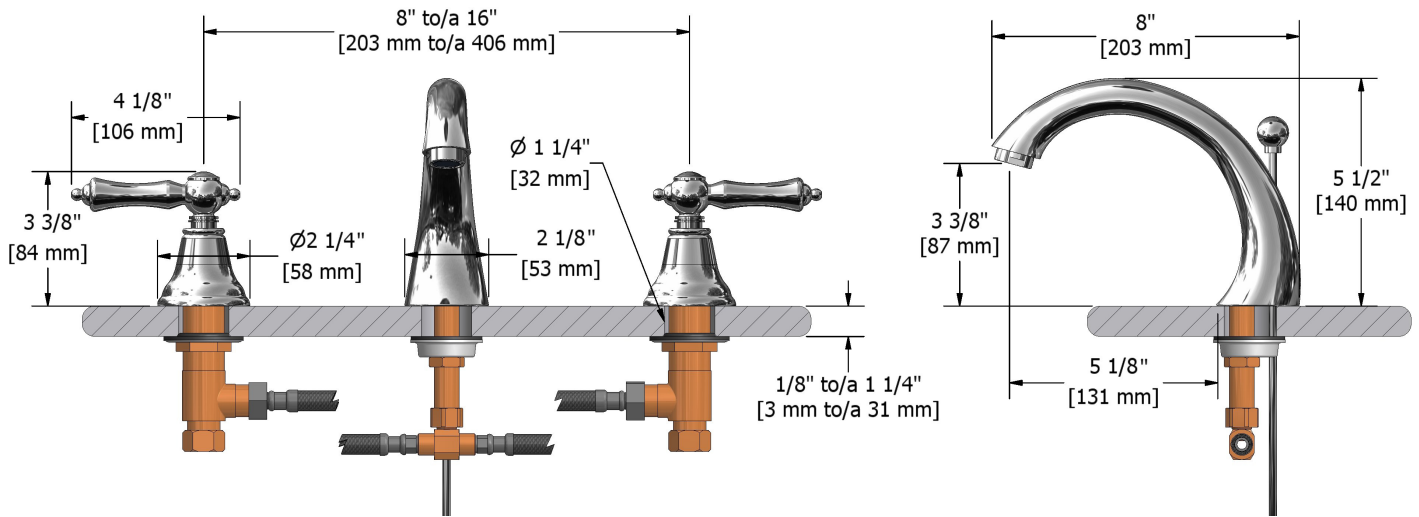

Sizes, models and finishes may differ from those presented.

Warranty

The Riobel inc. product carries a limited LIFETIME warranty on the finish Chrome, Gold (PVD), Brushed nickel (PVD), Night brushed (PVD), Polished nickel (PVD) and all working parts and is guaranteed from the initial date of purchase against all manufacturing defects. Other finished 1 year.

Customer Service

Ontario, West Canada : 888-287-5354 Quebec, Maritimes, United States : 866-473-8442