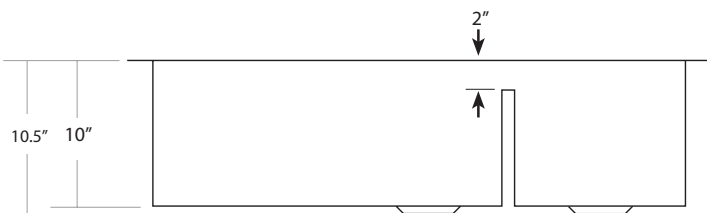

*SPECIFICATIONS FOR*  
**COCINA DUET PRO**

CPS277- Antique  
CPS577- Brushed Nickel

**PRODUCT DETAILS**

- \* 40" x 22" x 10.5" OD
- \* Lg Basin: 24" x 18.5" x 10" ID
- \* Sm Basin: 11.75" x 18.5" x 10" ID
- \* Hand hammered 16 gauge recycled copper
- \* 3.5" drain opening
- \* Dimensions are not exact and may vary  $\pm 1/2"$

**INSTALLATION**

- \* Undermount

**COORDINATING PRODUCTS**

- \* Drains: DR320 or DR340
- \* Bottom Grids: GR974 & GR977

**STANDARDS COMPLIANCE**

- \* IAPMO Listed / cUPC

**IMPORTANT**

Due to the handcrafted nature of this product, it will vary in finish, texture, hammering, and other details. Dimensions may vary up to 1/2". We strongly recommend that you wait for the actual product before making any installation cuts.