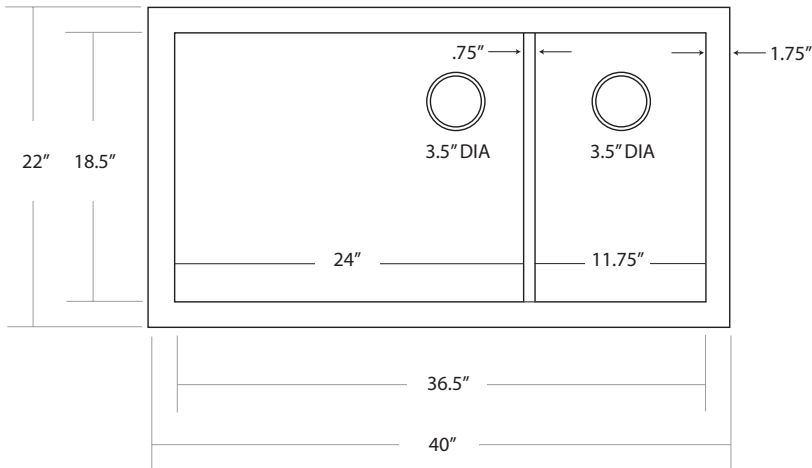

*SPECIFICATIONS FOR*  
**COCINA DUET PRO**

CPS277- Antique  
CPS577- Brushed Nickel

**PRODUCT DETAILS**

- \* 40" x 22" x 10.5" OD
- \* Lg Basin: 24" x 18.5" x 10" ID
- \* Sm Basin: 11.75" x 18.5" x 10" ID
- \* Hand hammered 16 gauge recycled copper
- \* 3.5" drain opening
- \* Dimensions are not exact and may vary  $\pm 1/2"$

**INSTALLATION**

- \* Undermount

**COORDINATING PRODUCTS**

- \* Drains: DR320 or DR340
- \* Bottom Grids: GR974 & GR977

**STANDARDS COMPLIANCE**

- \* IAPMO Listed / cUPC

**IMPORTANT**

Due to the handcrafted nature of this product, it will vary in finish, texture, hammering, and other details. Dimensions may vary up to 1/2". We strongly recommend that you wait for the actual product before making any installation cuts.