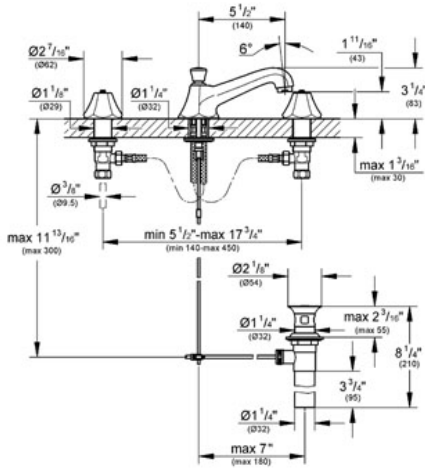

SOMERSET Three-hole basin mixer 1/2"

MODEL # 20133

Pure Freude an Wasser

GROHE America, Inc | 200 North Gary Avenue, Suite G, Roselle, IL 60172
Phone: +1 (800) 444-7643 | Fax: +1 (800) 225-2778 | us-customerservice@grohe.com

Product Description: Three-hole basin mixer 1/2"

Standard Specification:

- GROHE StarLight® finish
- Flow control
- Side valves
- 3/4" ceramic cartridges (90° turn)
- 1 1/4" pop-up waste set
- Pressure resistant flexible connection hoses (between spout and side valves)
- Handles sold separately
- Lever Handles 18 172 000 & 18 172 EN0 (sold separately)
- Max Flow Rate 13.2 gpm (50 L/min)