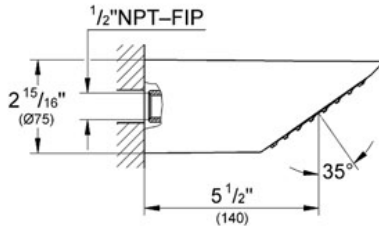

**Product Description:**  
 Head shower 1 spray

- Standard Specification:**
- GROHE StarLight® finish
  - SpeedClean anti-lime system
  - 1/2" NPT Male Threads

- Applicable Codes & Standards:**
- Energy Policy Act of 1992
  - ASME A112.18.1/CSA B125.1