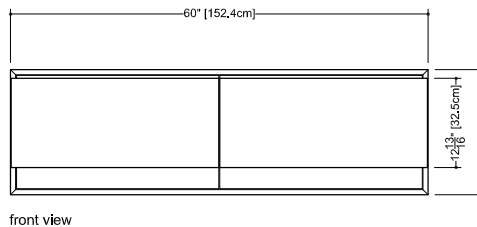

M Collection
Wall-mount vanity
18" height

Furniture

Wall-mount vanity M 6018 WM – 2 drawers – 60" length 21 7/8" depth x 60" length x 18" height – 557 x 1524 x 457 mm

finishes and colors

| | |
|------------|----------------------|
| oak | matte lacquer* |
| natural | white |
| white | light grey |
| wenge | blue steel |
| light grey | sand |
| blue steel | hemp |
| sand | |
| hemp | |
| smoked | |
| | |
| walnut | high gloss lacquer** |
| natural | white |
| chocolate | |

WETSTYLE cannot be held responsible for any technical errors and reserves the right to make revisions without notice.

Approximate measurement.
The manufacturer accepts ± 0.35 mm variance.

- ▮ 45 degree bevel cuts precluding the need for drawer hardware
 - ▮ all natural wood veneer on dimensionally stable MDF core
 - ▮ AWI rated level 5 marine grade finish for moisture resistance and durability (industry's highest finishing class)
 - ▮ finished vanity interiors in addition to front and sides finished vanity interiors in addition to front and sides
 - ▮ solid maple dovetailed drawer
 - ▮ divider for storage
 - ▮ drawer within a drawer
 - ▮ slow closing ball bearing glides
 - ▮ special wall preparation recommendations
- The distance between studs should not exceed 16". Each stud should be reinforced vertically by 2" x 3" wooden studs and horizontally with 2" x 6" wooden studs at a height of 30" all along the width of the vanity.