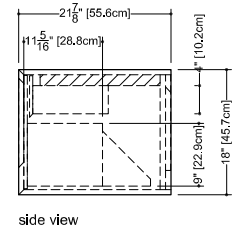

M Collection
Wall-mount vanity
18" height

Furniture

Wall-mount vanity M 6018 WM – 2 drawers – 60" length 21 7/8" depth x 60" length x 18" height – 557 x 1524 x 457 mm

finishes and colors

| | |
|------------|----------------------|
| oak | matte lacquer* |
| natural | white |
| white | light grey |
| wenge | blue steel |
| light grey | sand |
| blue steel | hemp |
| sand | |
| hemp | |
| smoked | |
| | |
| walnut | high gloss lacquer** |
| natural | white |
| chocolate | |

WETSTYLE cannot be held responsible for any technical errors and reserves the right to make revisions without notice.

Approximate measurement.
The manufacturer accepts ± 0.35 mm variance.

- ▮ 45 degree bevel cuts precluding the need for drawer hardware
 - ▮ all natural wood veneer on dimensionally stable MDF core
 - ▮ AWI rated level 5 marine grade finish for moisture resistance and durability (industry's highest finishing class)
 - ▮ finished vanity interiors in addition to front and sides finished vanity interiors in addition to front and sides
 - ▮ solid maple dovetailed drawer
 - ▮ divider for storage
 - ▮ drawer within a drawer
 - ▮ slow closing ball bearing glides
 - ▮ special wall preparation recommendations
- The distance between studs should not exceed 16". Each stud should be reinforced vertically by 2" x 3" wooden studs and horizontally with 2" x 6" wooden studs at a height of 30" all along the width of the vanity.