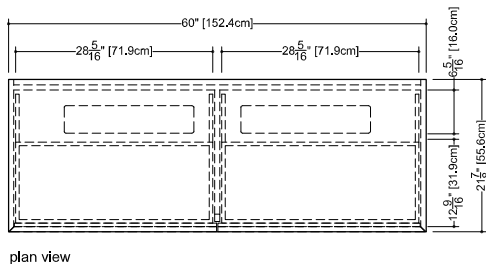

M Collection
Wall-mount vanity
18" height

Furniture

Wall-mount vanity M 6018 WM – 2 drawers – 60" length 21 7/8" depth x 60" length x 18" height – 557 x 1524 x 457 mm

finishes and colors

| | |
|------------|----------------------|
| oak | matte lacquer* |
| natural | white |
| white | light grey |
| wenge | blue steel |
| light grey | sand |
| blue steel | hemp |
| sand | |
| hemp | |
| smoked | |
| | |
| walnut | high gloss lacquer** |
| natural | white |
| chocolate | |

WETSTYLE cannot be held responsible for any technical errors and reserves the right to make revisions without notice.

Approximate measurement.
The manufacturer accepts ± 0.35 mm variance.

- ▮ 45 degree bevel cuts precluding the need for drawer hardware
 - ▮ all natural wood veneer on dimensionally stable MDF core
 - ▮ AWI rated level 5 marine grade finish for moisture resistance and durability (industry's highest finishing class)
 - ▮ finished vanity interiors in addition to front and sides finished vanity interiors in addition to front and sides
 - ▮ solid maple dovetailed drawer
 - ▮ divider for storage
 - ▮ drawer within a drawer
 - ▮ slow closing ball bearing glides
 - ▮ special wall preparation recommendations
- The distance between studs should not exceed 16". Each stud should be reinforced vertically by 2" x 3" wooden studs and horizontally with 2" x 6" wooden studs at a height of 30" all along the width of the vanity.