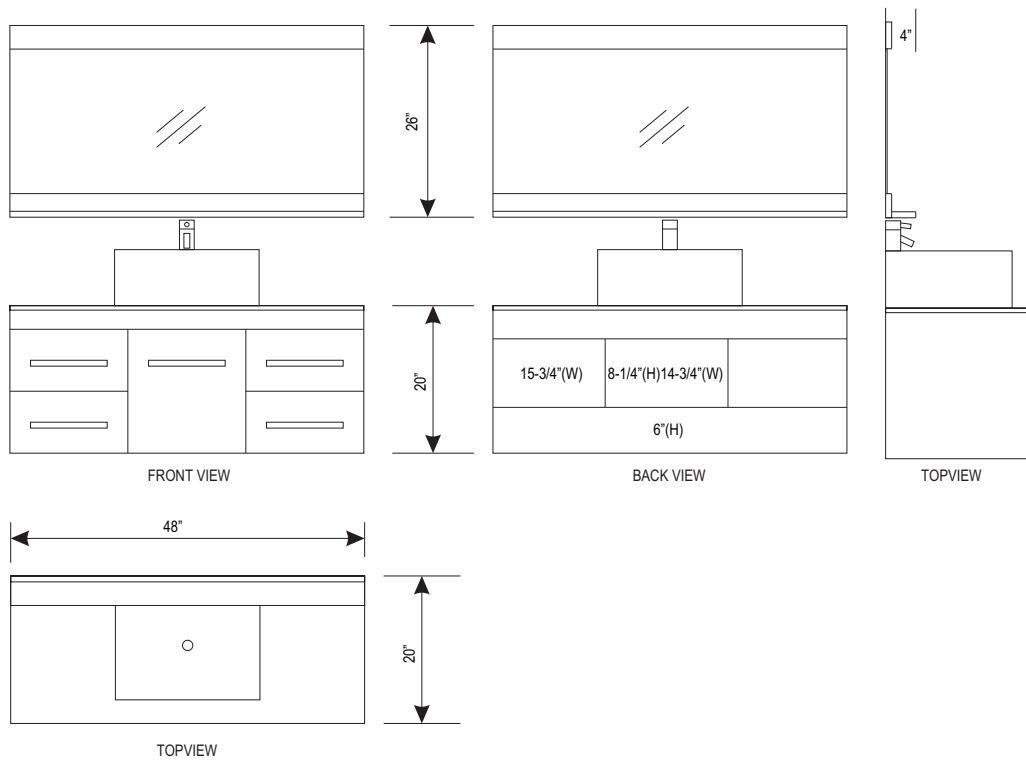

DEC1100A Madrid 48" Single Sink - Wall Mount Vanity Set (Faucet not included)

Design Element™
Bath Furniture

The Portland Collection

The Madrid 48" Vanity set is elegantly constructed of solid oak wood. The tempered glass counter tops natural aqua color brings a clean and contemporary look to any bathroom. Seated at the base of the ceramic designer sink is a chrome finished pop up drain designed for easy one touch draining. A full size mirror with matching espresso accent shelving is included. Built into the vanity are four drawers and a soft closing cabinet. The Madrid Bathroom Vanity is designed as a center piece to awe-inspire the eye without sacrificing quality, functionality or durability.

Madrid 48" Single Sink - Wall Mount Vanity Set

DEC1100A Product Features

- Solid Hardwood Construction
- Espresso Finish
- Tempered Glass Countertop
- Porcelain Square Designer Sink with Overflow
- Matching Mirror with Shelf
- Chrome Pop-Up Drain
- Soft-Closing Single-Door Cabinet
- Four Functional Pull-Out Drawers
- Satin Nickel Finish Hardware
- Specs: 48"W x 19.75"D x 26"H

The Madrid Collection

- Madrid 30" Single Sink - Wall Mount Vanity Set DEC1100A-30
- Madrid 36" Single Sink - Wall Mount Vanity Set DEC1100A-36
- Madrid 48" Single Sink - Wall Mount Vanity Set DEC1100A