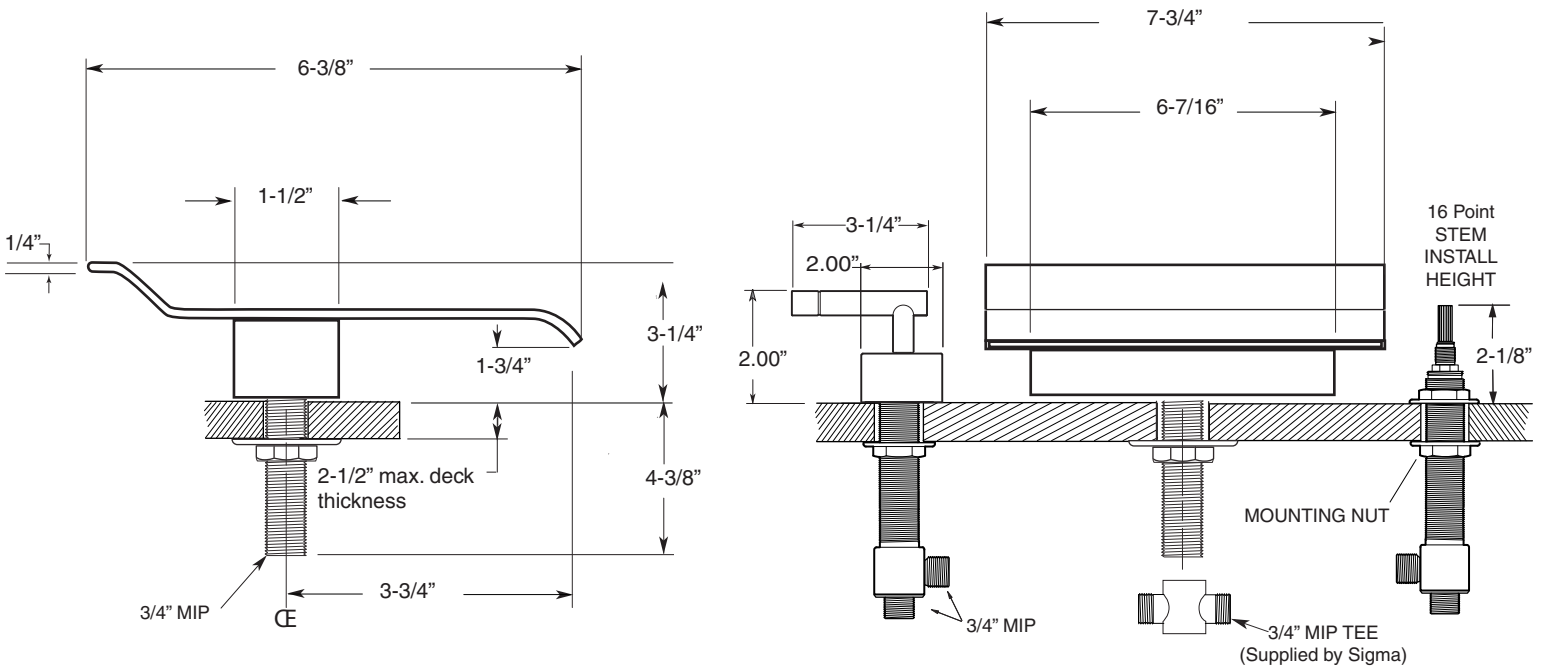

FEATURES:

- All brass construction.
- Lever style handles with insert using setscrew attachment.
- 3/4" valve bodies with 1/4-turn ceramic disc cartridge.
- Available in all finishes. Warranty varies according to finish.
- Certified to meet and exceed the following codes and standards:
ASME A112.18.1-2005/CSAB 125.1-2005

Sheet Waterfall Roman Tub Set
with Palermo handles
1.SW4477

NOTE: Spout and valves install through 1-1/4" diameter holes.
Plumber to provide 3/4" supply lines to valves