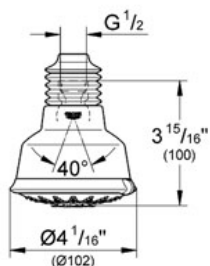

Product Description:
Head Shower 5 sprays

Standard Specification:

- GROHE StarLight® finish
- SpeedClean anti-lime system
- Suitable for instantaneous heater
- 5 spray patterns: Wide Spray / Needle Jet / Rain / Massage / Champagne
- Ball-joint
- 1/2" NPT Female Threads
- Max Flow Rate 2.5 gpm at 80 psi (9.5 L/min)

Applicable Codes & Standards:

- Energy Policy Act of 1992
- ASME A112.18.1/CSA B125.1

Color:

- 27126 000 chrome
- 27126 001 chrome
- 27126 BE0 Sterling inf
- 27126 EN0 Brushed Nickel
- 27126 EN1 Brushed Nickel inf
- 27126 ZB0 Oil Rubbed Bronze
- 27126 Oil Rubbed Bronze