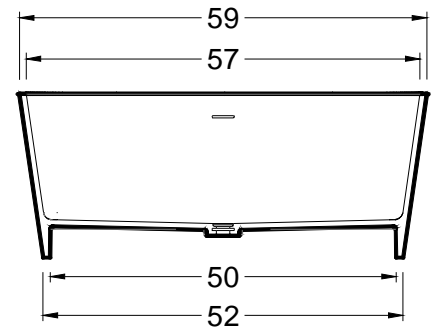

Optional Accesories

Waste & Overflow trim - Satin Nickel Upgrade $150 List

General Information

- The bath must be secured to the floor by applying a bead of silicone around the base (which can be cut in future should there be a need for access to the plumbing).
- Installation must be carried out according to the manufacturer instructions and local codes.

Always check www.americh.com for current specifications