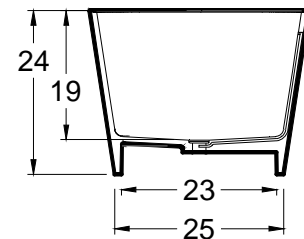

Optional Accesories

Waste & Overflow trim - Satin Nickel Upgrade $150 List

General Information

- The bath must be secured to the floor by applying a bead of silicone around the base (which can be cut in future should there be a need for access to the plumbing).
- Installation must be carried out according to the manufacturer instructions and local codes.

Always check www.americh.com for current specifications