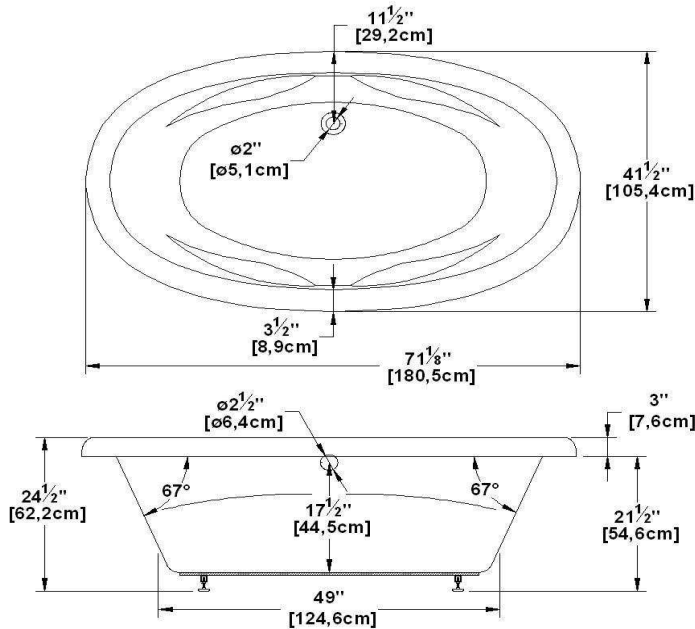

Legende

Product code : **LE42**

Draft revision : **20140106142500**

External dimensions : **71" x 41,5" x 24" [180,3 cm x 105,4 cm x 61,0 cm]**

Series : **deck mount**

Seats : **2**

2012 catalog page : **49**

Low-profile available : **no**

Arm rests : **no**

Also available in **FREESTAND**

Low-profile available : **no**

Draft and specs

Specifications	
Capacity :	66 IMP Gal. / 86,1 US Gal. / 300,0 liters
AeroMassage™ :	38 Easy Clean™ air jets
Super AeroMassage™ :	AeroMassage™ + 12 Easy Clean™ air jets
Dynamic Turbo™ :	4 Confort Pulse jets / 4 Confort Swirl jets
Comfort Air™ :	38 Easy Clean™ air jets
Characteristics :	n/a

Remarks	
*all measures have a precision of ± 1/4" (0,63cm)	
*internal dimensions taken at 4" (10cm) from bath bottom	
*capacity is measured by filling the soaker to 1-1/2" under the overflow	
*textured skirt available on all Freestanding products	
*shelf height is 3/4" on all "low-profile" models