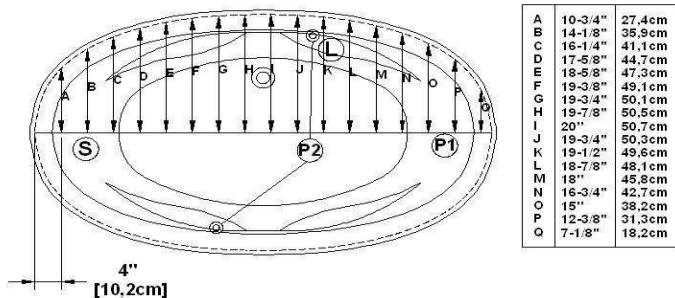

Options and installation

accessories and decorative lines positions are approximative

Additional(s) note(s) :

If system, delivered with keypad not installed and remote control is included.

Legend			
(S)	Blower	(L)	Chromatherapy light
(P1)	Pump	(P2)	Grab bar
(C)	Keypad		
(X)	Recommended faucets drilling location*		
Deck cut-out line - - - - -			

Available models	
Model	Availability
Soaker alone	✓
Comfort Air™	
AeroMassage™	✓
Super AeroMassage™	✓
Dynamic Turbo™ (not available in the U.S.)	✓
Dynamic Turbo™ + AeroMassage™	✓
Dynamic Turbo™ + Super AeroMassage™	✓

Available recommended options	
Front skirt :	
Recommended drain : <i>WOCO14 (chrome finish)</i>	
Tile flanges : <i>unavailable</i>	
Remote control** : <i>included if ordered with system</i>	
**Floating	

*It is possible to install the faucets elsewhere on the product. The installer must verify that there are no piping or wires before drilling.

IMPORTANT NOTE : Specifications, dimensions and models are subject to change.

Visit our website <http://www.oceania-attitude.com> to access up-to-date dimensions and informations. In all cases, information on the website is the most up-to-date. Dimensions may vary slightly. To ensure proper fit, measurements must be taken on the product directly.

Head office

591, avenue des Entreprises
Thetford Mines, Quebec
CANADA G6H 4B2

Phone numbers

No-charge : 1-877-332-4224
Fax : 1-866-460-4334

Internet

Web : <http://www.oceania-attitude.com>
Email : info@oceaniabaths.com