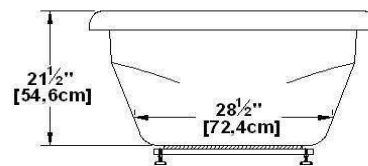

# Legende

Product code : **LE42**

Draft revision : **20140106142500**

External dimensions : **71" x 41,5" x 24" [180,3 cm x 105,4 cm x 61,0 cm]**

Series : **deck mount**

Seats : **2**

2012 catalog page : **49**

Remarks	
*all measures have a precision of ± 1/4" (0,63cm)	
*internal dimensions taken at 4" (10cm) from bath bottom	
*capacity is measured by filling the soaker to 1-1/2" under the overflow	
*textured skirt available on all Freestanding products	
*shelf height is 3/4" on all "low-profile" models	