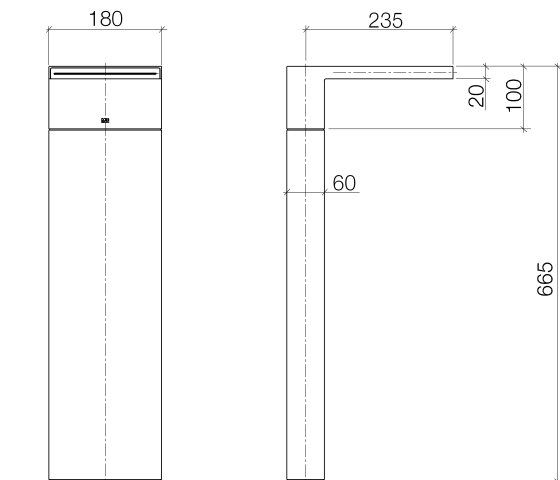

Product specifications

Exposed trim parts only, rough to be ordered separately

• 9 1/4" projection

- Jet regulator 5/8" x 6 7/8"
- Total height 26"
- Lower body height 22"
- Height to aerator/spout outlet 25 5/8"

**In the chrome-colored model, the body is chrome and the lower body is matte white.
In the black model, the body and the lower body are matte black.**

Surfaces

- chrome 13675740-00
- chrome 13675740-00
- matt black 13675740-33
- matt black 13675740-33
- Polished-chrome---black-matte13675740-50
- Polished-chrome---black-matte13675740-50