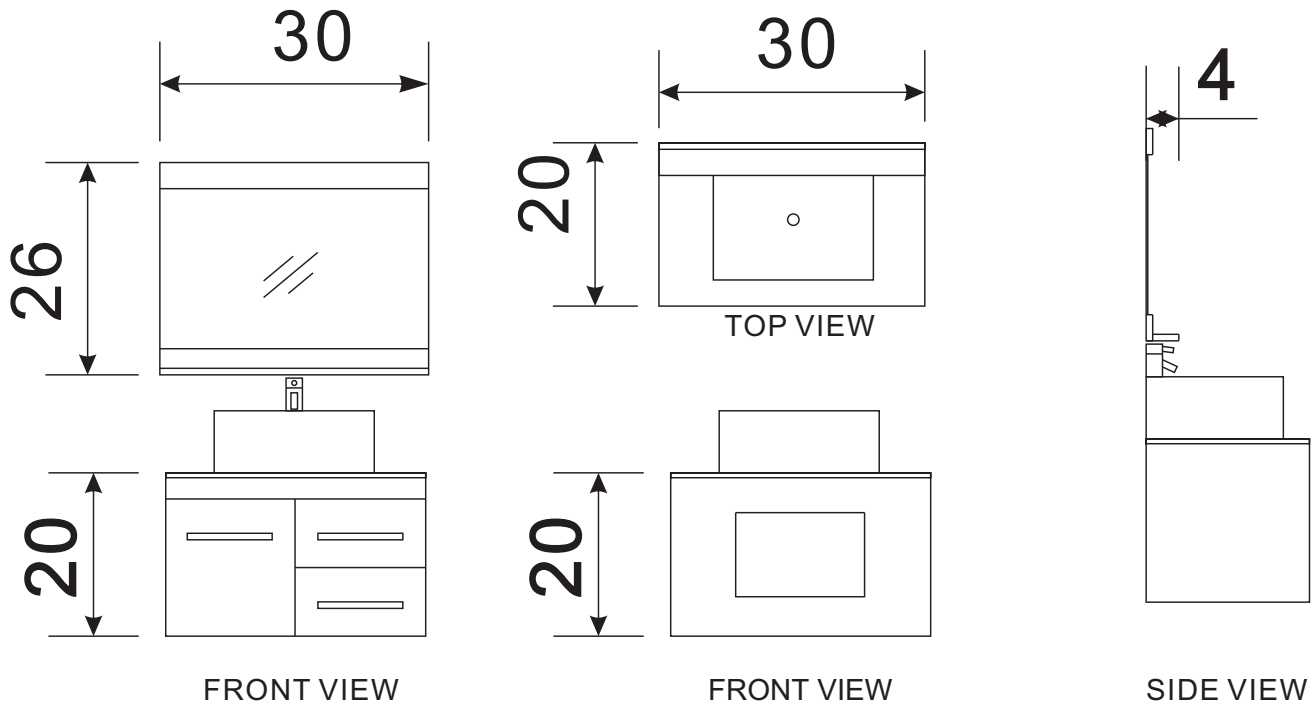

DEC1100A-30 Madrid 48" Single Sink - Wall Mount Vanity Set (Faucet not included)

**Design Element™**  
Bath Furniture

## The Madrid Collection

The Madrid 30" Vanity set is elegantly constructed of solid oak wood. The tempered glass counter tops natural aqua color brings a clean and contemporary look to any bathroom. Seated at the base of the ceramic designer sink is a chrome finished pop up drain designed for easy one touch draining. Mirror with matching espresso accent shelving is included. Built into the vanity are two drawers and a soft closing cabinet. The Madrid Bathroom Vanity is designed as a center piece to awe-inspire the eye without sacrificing quality, functionality or durability.

## DEC1100A-30 Product Features

- Solid Hardwood Construction
- Espresso Finish
- Tempered Glass Countertop
- Porcelain Square Designer Sink with Overflow
- Matching Mirror with Shelf
- Chrome Pop-Up Drain
- Soft-Closing Single-Door Cabinet
- Two Functional Pull-Out Drawers
- Satin Nickel Finish Hardware
- Specs: 30"W x 19.75"D x 26"H

## The Madrid Collection

- Madrid 30" Single Sink - Wall Mount Vanity Set DEC1100A-30
- Madrid 36" Single Sink - Wall Mount Vanity Set DEC1100A-36
- Madrid 48" Single Sink - Wall Mount Vanity Set DEC1100A