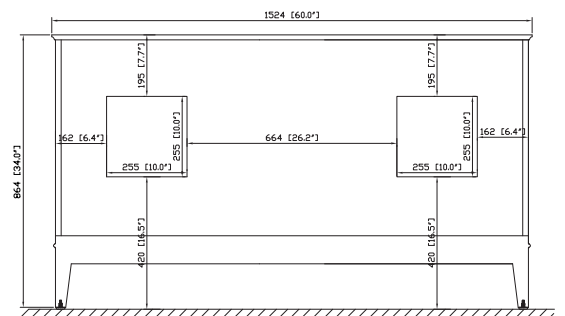

Avanity

MADISON-V60-TO/MADISON-V60-LE

Features

- Solid poplar frame and birch veneer plywood
- 4 soft-close doors
- 3 soft-close drawers
- 2 interior shelves
- Brushed nickel finished hardware (LE)
- Old bronze finished hardware (TO)
- Vanity accomodates dual undermount sinks
- Adjustable height levelers
- Under counter application

Colors / Finishes

- Tobacco
- Light Espresso

Nominal Dimension

- 60W x 21D x 34H (inches)

Components

Mirror	MADISON-M24-TO	MADISON-M28-TO	MADISON-M36-TO	MADISON-MC28-TO
	MADISON-M24-LE	MADISON-M28-LE	MADISON-M36-LE	MADISON-MC28-LE
Vanity Top	SUT61BK	SUT61CW	SUT61GB	
Sink	CUM18WT	CUM18LN		
Linen Tower	MADISON-LT24-TO	MADISON-LT24-LE		

Product Diagrams

Back

Side

Top

For customer support please call 626 404 7678 weekdays 9:00 to 6:00 PST