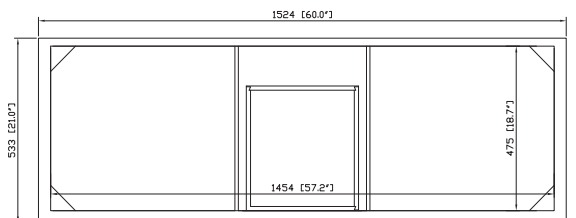

Colors / Finishes

- Tobacco
- Light Espresso

Nominal Dimension

- 60W x 21D x 34H (inches)

Components

Mirror	MADISON-M24-TO	MADISON-M28-TO	MADISON-M36-TO	MADISON-MC28-TO
	MADISON-M24-LE	MADISON-M28-LE	MADISON-M36-LE	MADISON-MC28-LE
Vanity Top	SUT61BK	SUT61CW	SUT61GB	
Sink	CUM18WT	CUM18LN		
Linen Tower	MADISON-LT24-TO	MADISON-LT24-LE		

Product Diagrams

Front

Back

Side

Top

For customer support please call 626 404 7678 weekdays 9:00 to 6:00 PST