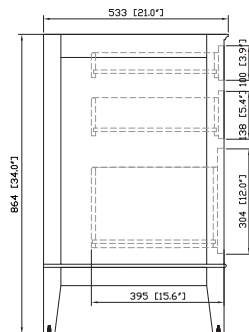

Avanity

MADISON-V60-TO/MADISON-V60-LE

Features

- Solid poplar frame and birch veneer plywood
- 4 soft-close doors
- 3 soft-close drawers
- 2 interior shelves
- Brushed nickel finished hardware (LE)
- Old bronze finished hardware (TO)
- Vanity accomodates dual undermount sinks
- Adjustable height levelers
- Under counter application

Colors / Finishes

- Tobacco
- Light Espresso

Nominal Dimension

- 60W x 21D x 34H (inches)

Components

Mirror	MADISON-M24-TO	MADISON-M28-TO	MADISON-M36-TO	MADISON-MC28-TO
	MADISON-M24-LE	MADISON-M28-LE	MADISON-M36-LE	MADISON-MC28-LE
Vanity Top	SUT61BK	SUT61CW	SUT61GB	
Sink	CUM18WT	CUM18LN		
Linen Tower	MADISON-LT24-TO	MADISON-LT24-LE		

Product Diagrams

Side

Top

For customer support please call 626 404 7678 weekdays 9:00 to 6:00 PST