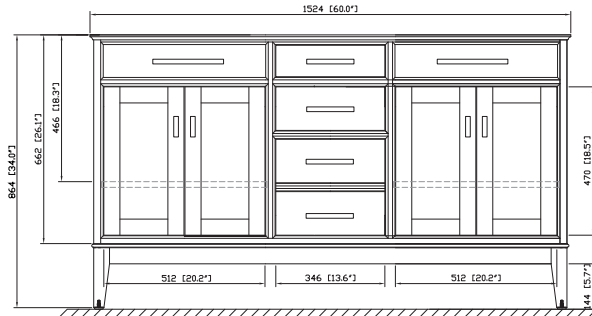

Product Diagrams

Front