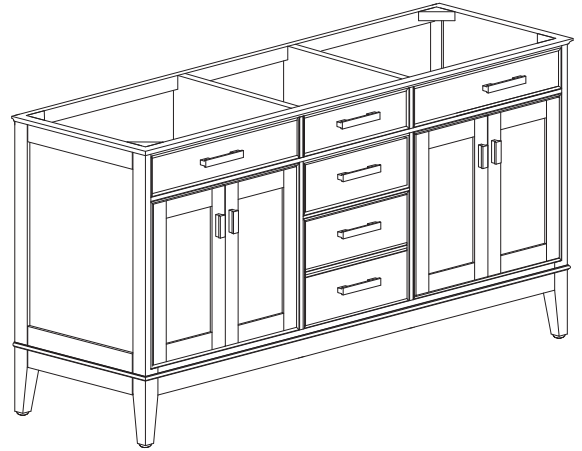

Avanity

MADISON-V60-TO/MADISON-V60-LE

Features

- Solid poplar frame and birch veneer plywood
- 4 soft-close doors
- 3 soft-close drawers
- 2 interior shelves
- Brushed nickel finished hardware (LE)
- Old bronze finished hardware (TO)
- Vanity accomodates dual undermount sinks
- Adjustable height levelers
- Under counter application

Colors / Finishes

- Tobacco
- Light Espresso

Nominal Dimension

- 60W x 21D x 34H (inches)

Components

Mirror	MADISON-M24-TO	MADISON-M28-TO	MADISON-M36-TO	MADISON-MC28-TO
	MADISON-M24-LE	MADISON-M28-LE	MADISON-M36-LE	MADISON-MC28-LE
Vanity Top	SUT61BK	SUT61CW	SUT61GB	
Sink	CUM18WT	CUM18LN		
Linen Tower	MADISON-LT24-TO	MADISON-LT24-LE		