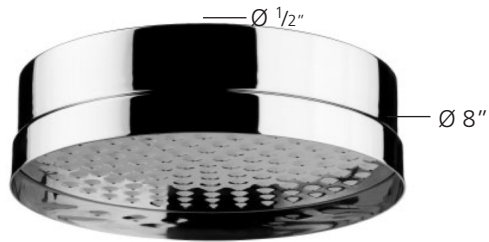

## V163

Shower head

Diameter: Ø 8"  
Feed: Ø 1/2"  
Finishes: Chrome

UK and Worldwide Customer Service Team:  
+44 (0)121 766 4200  
[www.samuel-heath.co.uk](http://www.samuel-heath.co.uk)

USA Customer Service Team:  
[www.samuel-heath.com](http://www.samuel-heath.com)