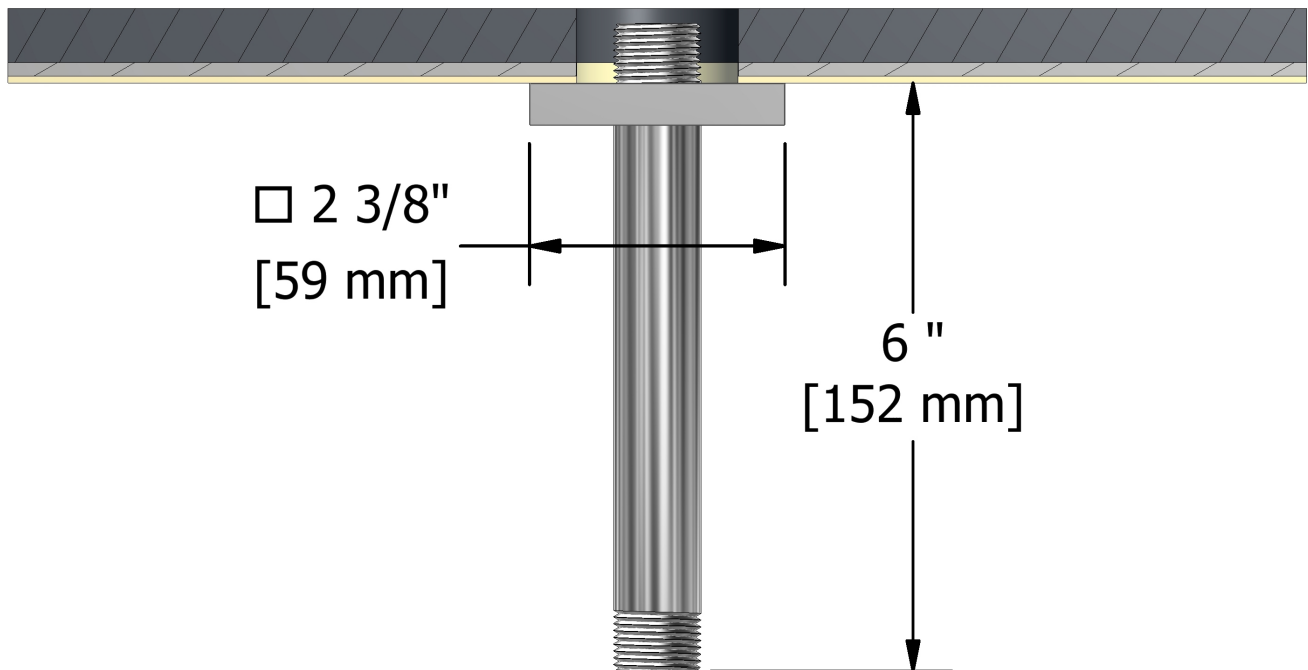

Sizes, models and finishes may differ from thoses presented.

Warranty

The Riobel inc. product carries a limited LIFETIME warranty on the finish Chrome, Gold (PVD), Brushed nickel (PVD), Night brushed (PVD), Polished nickel (PVD) and all working parts and is guaranteed from the initial date of purchase against all manufacturing defects. Other finished 1 year.

Customer Service

Ontario, West Canada : 888-287-5354 Quebec, Maritimes, United States : 866-473-8442

2014.05.07