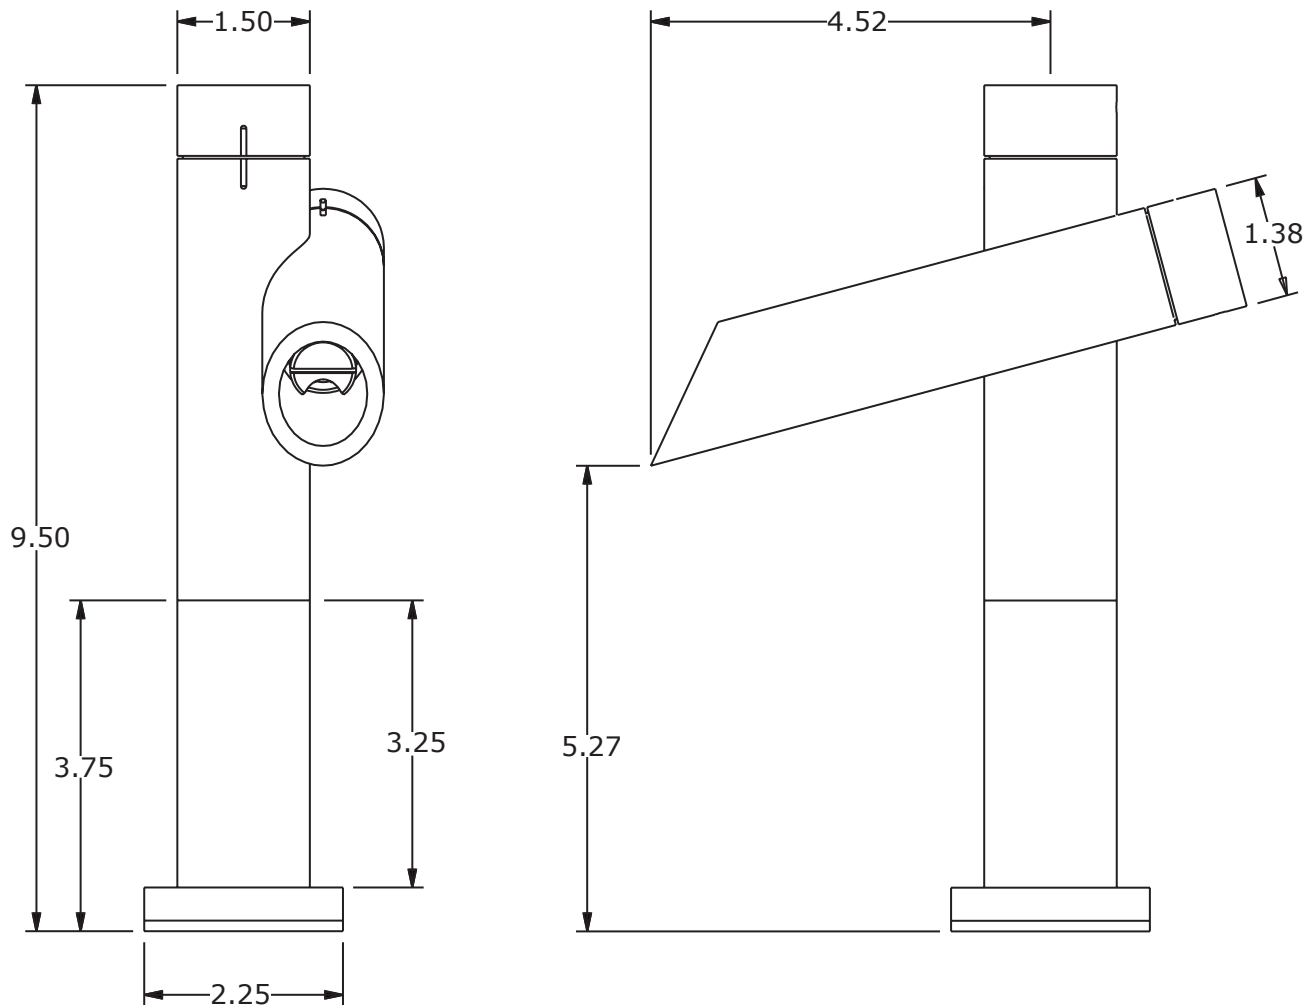

All measurements in inches

Image NOT to Scale

We reserve the right to make revisions without notice in the design of fixtures or in packaging unless this right has specifically been waived at the time the order is accepted.

This product meets ANSI/NSF Standard 61, Sect. 9, Safe Drinking Water Act - Lead Content and Leaching

MANUFACTURED :: CALIFORNIA, US (CNC) COMPUTER NUMERIC CONTROL

MATERIAL :: SOLID BRASS

WEIGHT(LBS.) ::