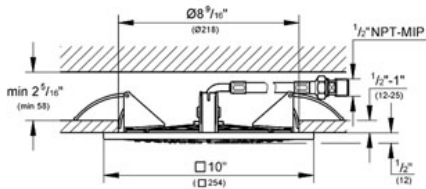

## Product Description: Ceiling Shower Head

### Standard Specification:

- GROHE StarLight® finish
- GROHE DreamSpray® perfect spray pattern
- SpeedClean anti-lime system
- Suitable for instantaneous heater
- 10" x 10"
- Rain spray
- 1/2" NPT Female thread
- Max Flow Rate 2.5 gpm at 80 psi (9.5 L/min)