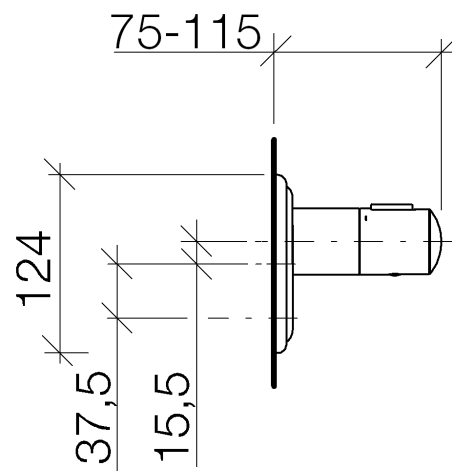

Product specifications

Exposed trim parts only, rough to be ordered separately

- Flange diameter 4 7/8"
- Temperature control handle with safety lock 100.4 °FC / 40°C

Surfaces

- chrome 36416977-00
- chrome 36416977-00
- matt platinum 36416977-06
- matt platinum 36416977-06
- platinum 36416977-08
- platinum 36416977-08
- brass 36416977-09
- brass 36416977-09

Accessories required

- Rough for xTOOL thermostat without volume control; 35517970
- Rough for xTOOL thermostat without volume control; 35517970

Exploded assembly drawing

Order quantity

No.	Article number	Name	Installation quantity
1	0431090950090	bar	1
2	091102163ff	cover	1
3	09141004990	seal	1
4	092102112ff	sleeve	1
5	04173300500ff	handle	1
6	092133010ff	handle	1
7	09160202790	spring	1
8	09303013690	screw	1
9	093120049ff	plug	1