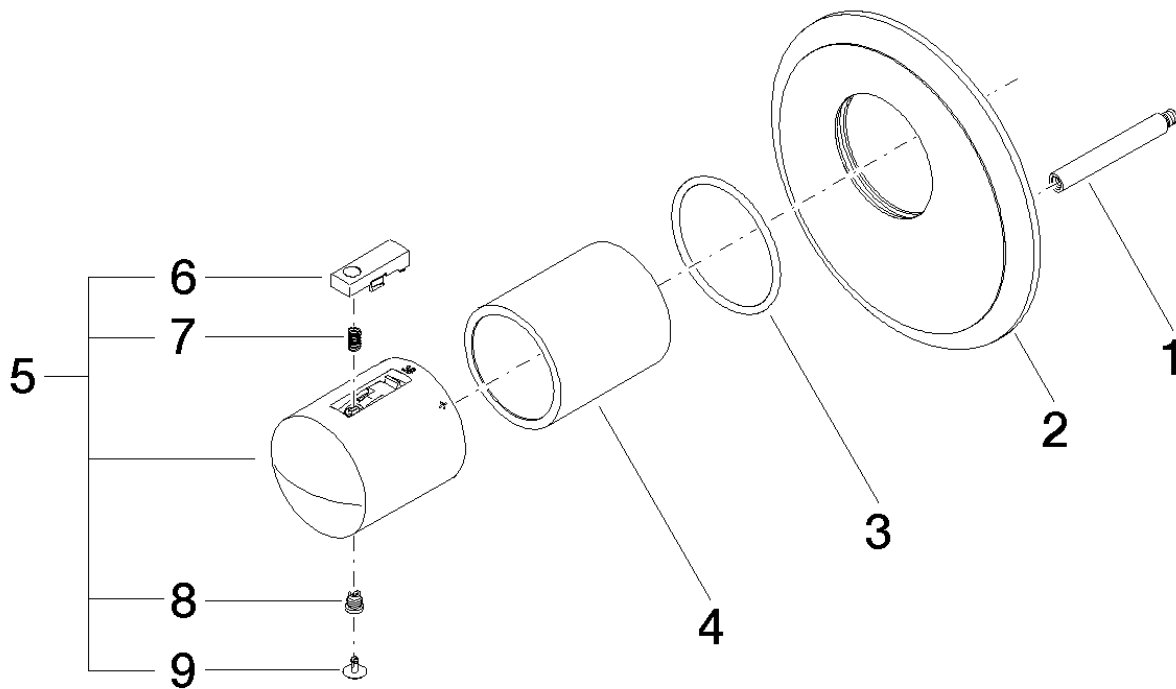

Product specifications

Exposed trim parts only, rough to be ordered separately

- Flange diameter 4 7/8"
- Temperature control handle with safety lock 100.4 °FC / 40°C

Surfaces

- chrome 36416977-00
- chrome 36416977-00
- matt platinum 36416977-06
- matt platinum 36416977-06
- platinum 36416977-08
- platinum 36416977-08
- brass 36416977-09
- brass 36416977-09

Accessories required

- Rough for xTOOL thermostat without volume control; 35517970
- Rough for xTOOL thermostat without volume control; 35517970

Exploded assembly drawing

Order quantity

No.	Article number	Name	Installation quantity
1	0431090950090	bar	1
2	091102163ff	cover	1
3	09141004990	seal	1
4	092102112ff	sleeve	1
5	04173300500ff	handle	1
6	092133010ff	handle	1
7	09160202790	spring	1
8	09303013690	screw	1
9	093120049ff	plug	1