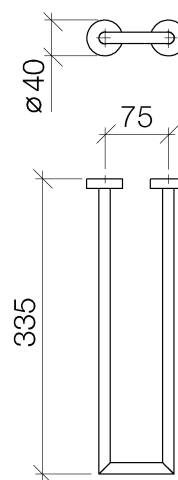

Product specifications

- Center to center 3"
- Flange diameter 1 5/8"
- 13 1/4" projection

Surfaces

- | | |
|-----------------|-------------|
| • chrome | 83214979-00 |
| • chrome | 83214979-00 |
| • matt platinum | 83214979-06 |
| • matt platinum | 83214979-06 |

Exploded assembly drawing

Order quantity

| No. | Article number | Name | Installation quantity |
|------------|-----------------------|-------------|------------------------------|
| 1 | 05282262000ff | holder | 1 |
| 2 | 082797500ff | rosette | 2 |
| 3 | 08301151690 | ring | 2 |
| 4 | 08179756090 | holder | 2 |
| 5 | 0530310250090 | fixing set | 1 |
| 6 | 08179750107 | holder | 2 |