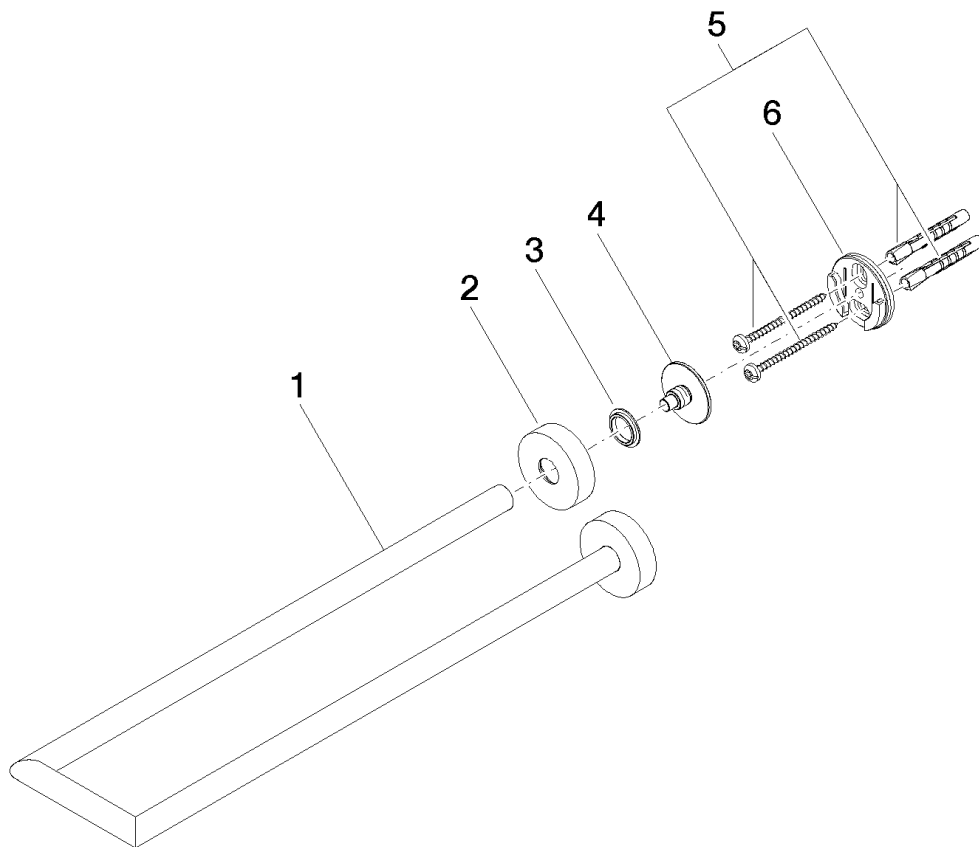

Product specifications

- Center to center 3"
- Flange diameter 1 5/8"
- 13 1/4" projection

Surfaces

- | | |
|-----------------|-------------|
| • chrome | 83214979-00 |
| • chrome | 83214979-00 |
| • matt platinum | 83214979-06 |
| • matt platinum | 83214979-06 |

Exploded assembly drawing

Order quantity

| No. | Article number | Name | Installation quantity |
|------------|-----------------------|-------------|------------------------------|
| 1 | 05282262000ff | holder | 1 |
| 2 | 082797500ff | rosette | 2 |
| 3 | 08301151690 | ring | 2 |
| 4 | 08179756090 | holder | 2 |
| 5 | 0530310250090 | fixing set | 1 |
| 6 | 08179750107 | holder | 2 |