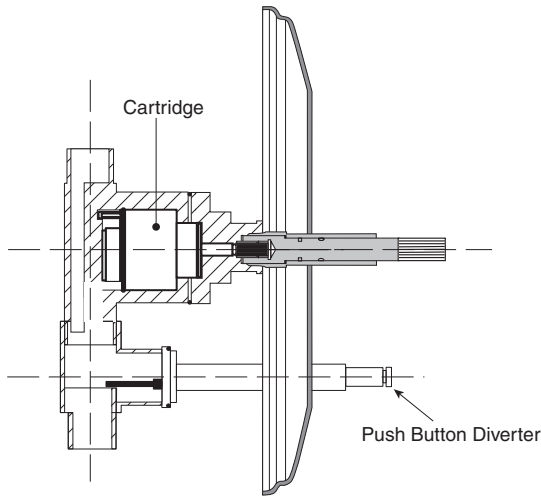

Features:

- Forged brass construction
- Ceramic disk valve cartridge 18.30.865
- Adjustable hot limit safety stop
- Reversible cartridge
- 5.6 GPM @ 45 PSI
- Meets: ASME A112.18.1-2005/CSAB125.1-2005

Pressure Balance Tub & Shower
1.356468
Bordeaux Handle
(1.356468T Trim Only)

Cutaway View

Top View

Note: Measurements are subject to change or cancellation. No responsibility is assumed for use of superseded or voided pages.

Series 350

Bordeaux Pressure Balance Tub & Shower Set

American Faucet & Coatings Corporation.