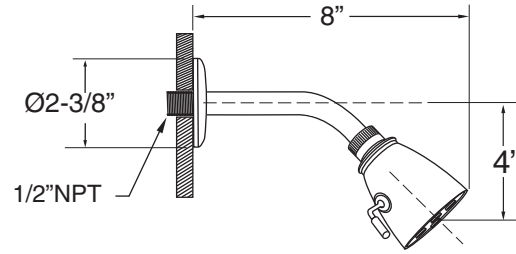

Features:

- Forged brass construction
- Ceramic disk valve cartridge 18.30.865
- Adjustable hot limit safety stop
- Reversible cartridge
- 5.6 GPM @ 45 PSI
- Meets: ASME A112.18.1-2005/CSAB125.1-2005

Pressure Balance Tub & Shower
1.356468
Bordeaux Handle
(1.356468T Trim Only)

Cutaway View

Top View

Note: Measurements are subject to change or cancellation. No responsibility is assumed for use of superseded or voided pages.

Series 350

Bordeaux Pressure Balance Tub & Shower Set

American Faucet & Coatings Corporation.