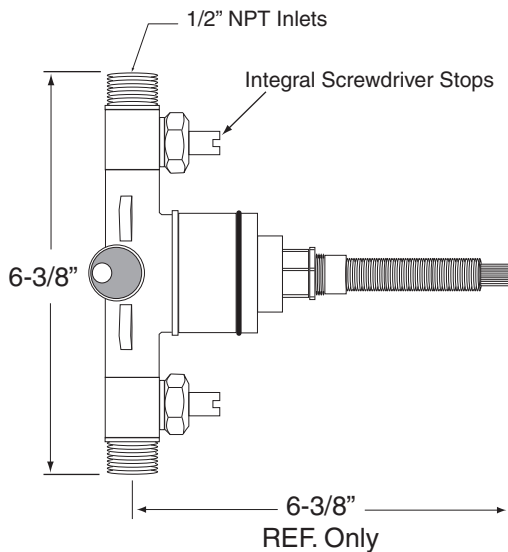

Features:

- Forged brass construction
- Ceramic disk valve cartridge 18.30.865
- Adjustable hot limit safety stop
- Reversible cartridge
- 5.6 GPM @ 45 PSI
- Meets: ASME A112.18.1-2005/CSAB125.1-2005

Pressure Balance Tub & Shower
1.356468
Bordeaux Handle
(1.356468T Trim Only)

Cutaway View

Top View

Note: Measurements are subject to change or cancellation. No responsibility is assumed for use of superseded or voided pages.

Series 350

Bordeaux Pressure Balance Tub & Shower Set

American Faucet & Coatings Corporation.