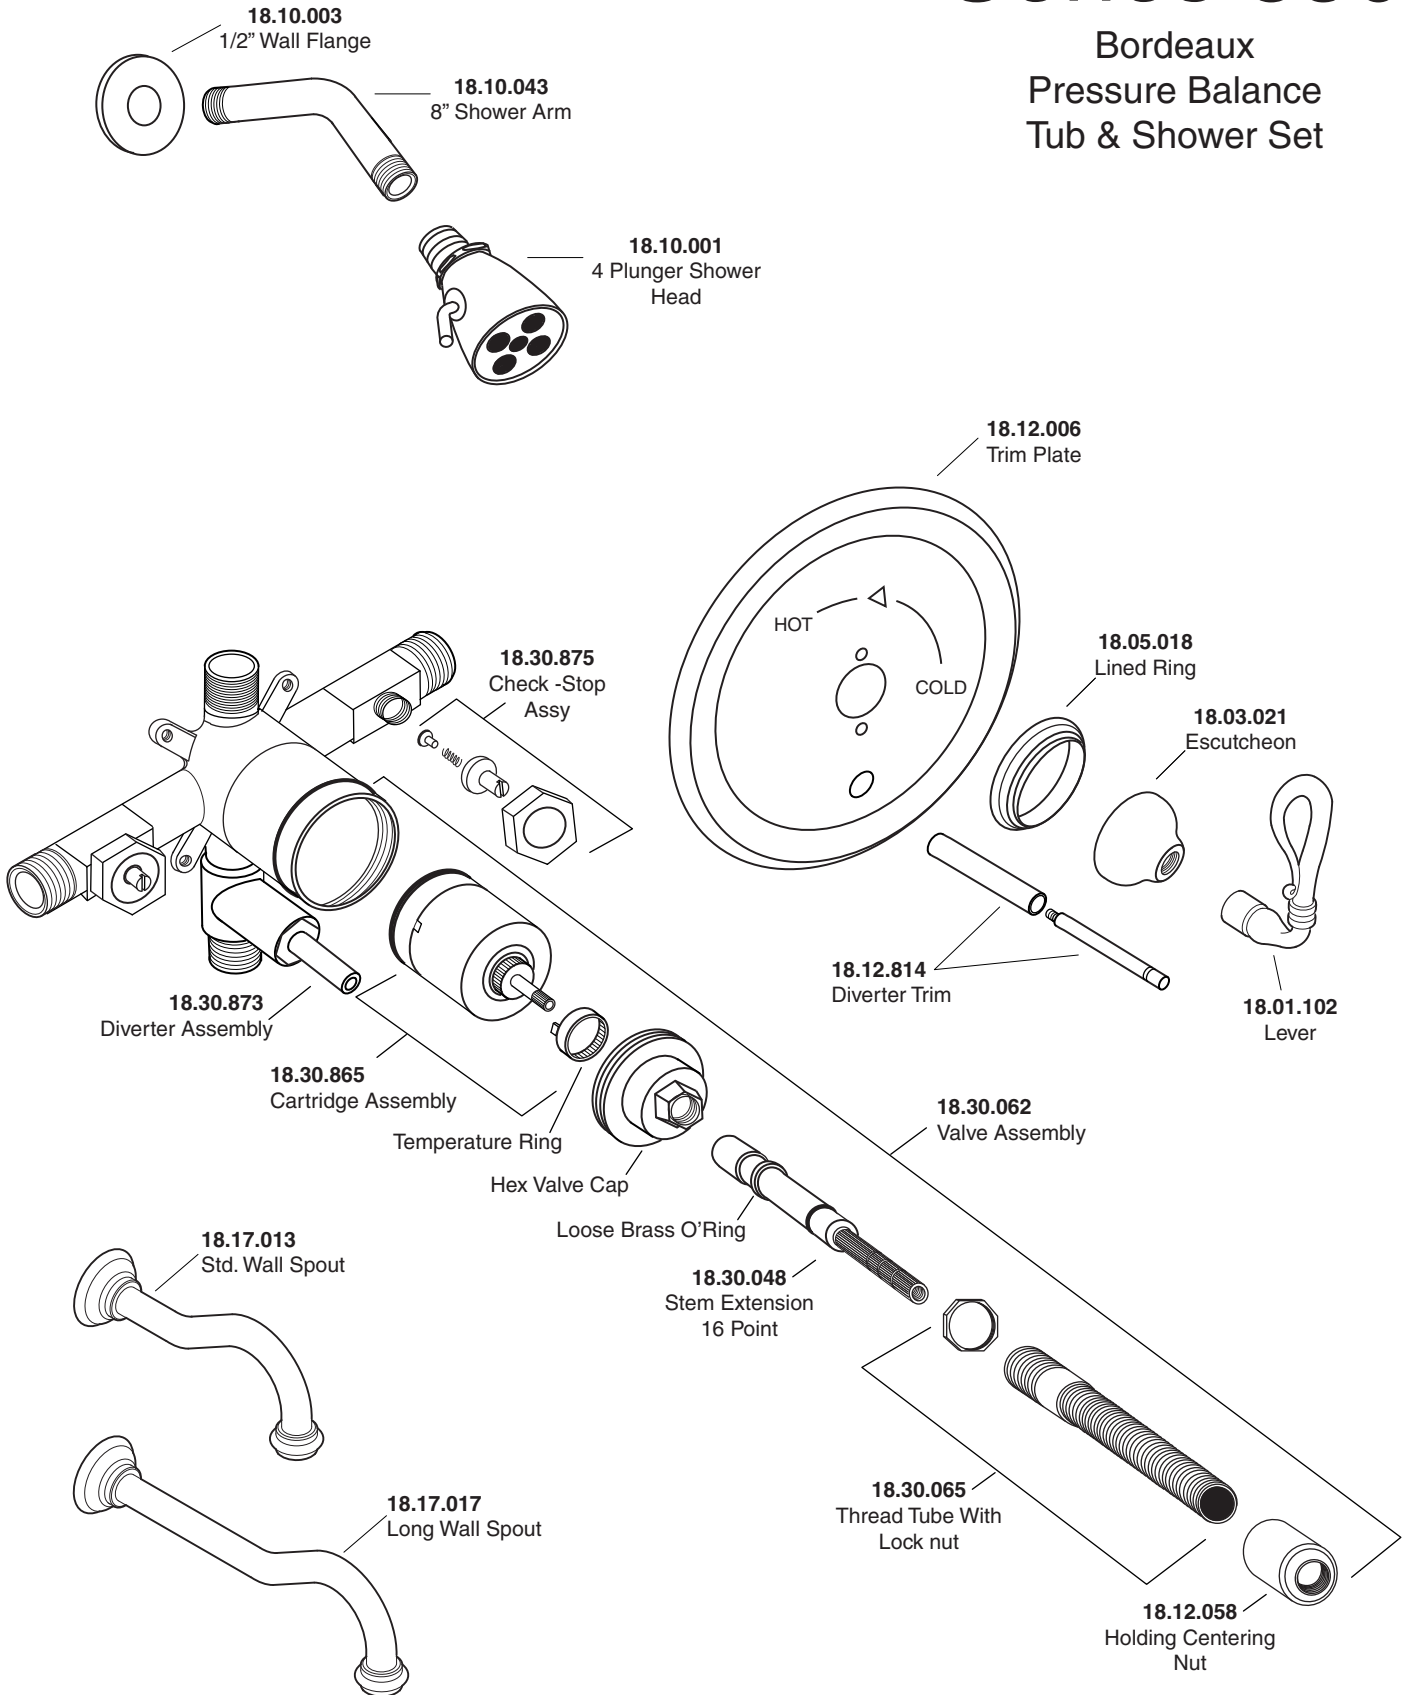

Features:

- Forged brass construction
- Ceramic disk valve cartridge 18.30.865
- Adjustable hot limit safety stop
- Reversible cartridge
- 5.6 GPM @ 45 PSI
- Meets: ASME A112.18.1-2005/CSAB125.1-2005

Pressure Balance Tub & Shower
1.356468
Bordeaux Handle
(1.356468T Trim Only)

Cutaway View

Top View

Note: Measurements are subject to change or cancellation. No responsibility is assumed for use of superseded or voided pages.

Series 350

Bordeaux Pressure Balance Tub & Shower Set

American Faucet & Coatings Corporation.