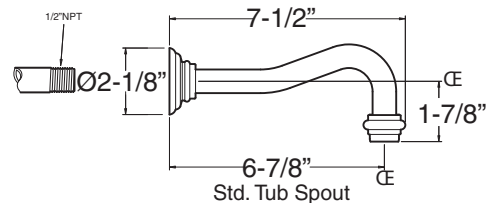

Features:

- Forged brass construction
- Ceramic disk valve cartridge 18.30.865
- Adjustable hot limit safety stop
- Reversible cartridge
- 5.6 GPM @ 45 PSI
- Meets: ASME A112.18.1-2005/CSAB125.1-2005

Pressure Balance Tub & Shower
1.356468
Bordeaux Handle
(1.356468T Trim Only)

Cutaway View

Top View

Note: Measurements are subject to change or cancellation. No responsibility is assumed for use of superseded or voided pages.

Series 350

Bordeaux Pressure Balance Tub & Shower Set

American Faucet & Coatings Corporation.