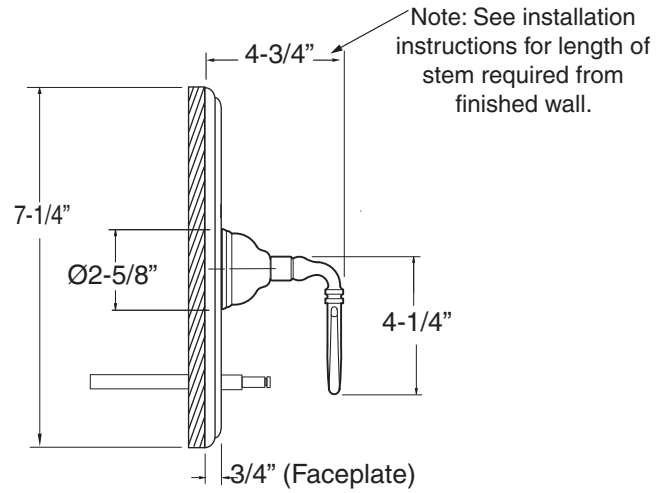

Features:

- Forged brass construction
- Ceramic disk valve cartridge 18.30.865
- Adjustable hot limit safety stop
- Reversible cartridge
- 5.6 GPM @ 45 PSI
- Meets: ASME A112.18.1-2005/CSAB125.1-2005

Pressure Balance Tub & Shower
1.356468
Bordeaux Handle
(1.356468T Trim Only)

Cutaway View

Top View

Note: Measurements are subject to change or cancellation. No responsibility is assumed for use of superseded or voided pages.

Series 350

Bordeaux Pressure Balance Tub & Shower Set

American Faucet & Coatings Corporation.