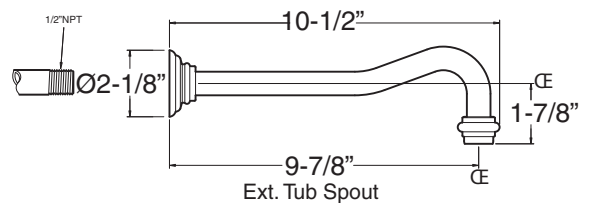

Features:

- Forged brass construction
- Ceramic disk valve cartridge 18.30.865
- Adjustable hot limit safety stop
- Reversible cartridge
- 5.6 GPM @ 45 PSI
- Meets: ASME A112.18.1-2005/CSAB125.1-2005

Pressure Balance Tub & Shower
1.356468
Bordeaux Handle
(1.356468T Trim Only)

Cutaway View

Top View

Note: Measurements are subject to change or cancellation. No responsibility is assumed for use of superseded or voided pages.

Series 350

Bordeaux Pressure Balance Tub & Shower Set

American Faucet & Coatings Corporation.