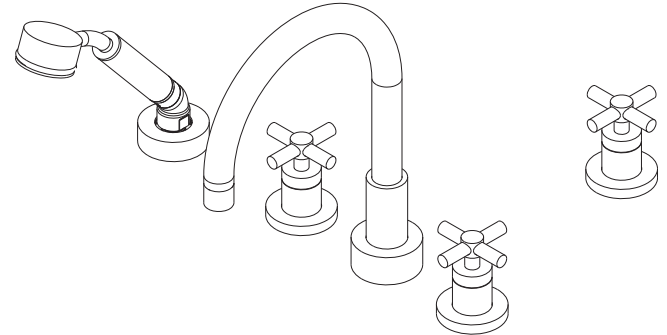

EAST LINEAR

Roman Tub with Handshower Deck Trim

3-997

Features

- Solid brass construction
- ADA compliant contemporary cross handles
- 6-7/16" (16.4 cm) spout height at outlet
- 7-7/8" (20.0 cm) spout reach (c-c)
- Intended for use with Newport Brass rough valve kit (Required Accessory) which incorporates the following:
 - Brass valve bodies and quick-connect spout fitting
 - Quarter-turn washerless ceramic disc 3/4" valve cartridges
 - Diverter valve and hoses as needed for handshower

Required Accessory:

Trim, above, and Rough Valve Kit, below, must both be specified.

Application	Roman Tub			Roman Tub with Handshower					
	Hot Valve	Cold Valve	Spout Quick-Connect Fitting	Hot Valve	Cold Valve	Spout Quick-Connect Fitting	Poly-Braided Hose	Handshower Diverter	H/S Flange Hardware
Inlet/Outlet Size	3/4"	3/4"	3/4"	3/4"	3/4"	3/4"	1/2"	3/4" / 1/2"	-
Part Number	<input type="checkbox"/> 1-502			<input type="checkbox"/> 1-503					
Image									

Product Specification:

Add "Color / Finish" suffix to Tub Deck Trim model number, below.

The Roman Tub with Handshower Deck Trim shall be made of solid brass construction. Roman Tub with Handshower Deck Trim shall incorporate ADA compliant contemporary cross handles. Product shall incorporate a 6-7/16" (16.4 cm) spout height at outlet and a 7-7/8" (20.0 cm) spout reach (c-c). Rough valve kit shall incorporate brass valve bodies with quarter-turn washerless ceramic disc 3/4" valve cartridges, a quick-connect spout fitting and a diverter valve with hoses as needed for handshower. Roman Tub with Handshower Deck Trim shall be Newport Brass Model 3-997/_____ and Newport Brass rough valve kit shall be 1-503.