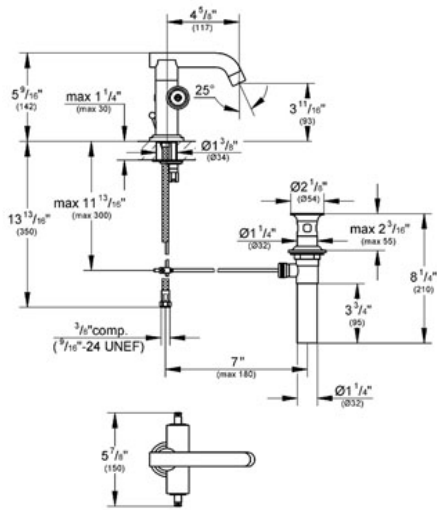

ATRIO
 One-hole basin mixer, 1/2"
 M-Size
 MODEL # 21031

Pure Freude an Wasser

GROHE America, Inc | 200 North Gary Avenue, Suite G, Roselle, IL 60172
 Phone: +1 (800) 444-7643 | Fax: +1 (800) 225-2778 | us-customerservice@grohe.com

Product Description:
 One-hole basin mixer, 1/2"
 M-Size

Standard Specification:

- GROHE StarLight® finish
- GROHE SilkMove® ceramic cartridge
- GROHE WaterCare™
- Swivel tubular spout with flow control and stop limiter
- 1/2" ceramic cartridge (90° turn)
- 1 1/4" pop-up waste set
- Low spout
- Stainless Steel Braided Flexible Supplies
- Quick installation system
- Handles sold separately
- Max Flow Rate 1.5 gpm (5.7 L/min)
- Less handles – order (18 026) or (18 027)(sold separately)

Applicable Codes & Standards:

- Energy Policy Act of 1992
- NSF 61
- ASME A112.18.1/CSA B125.1
- US Federal and State material regulations
- EPA WaterSense®
- CalGreen

Color:

- 21031 000 chrome
- 21031 EN0 Brushed Nickel