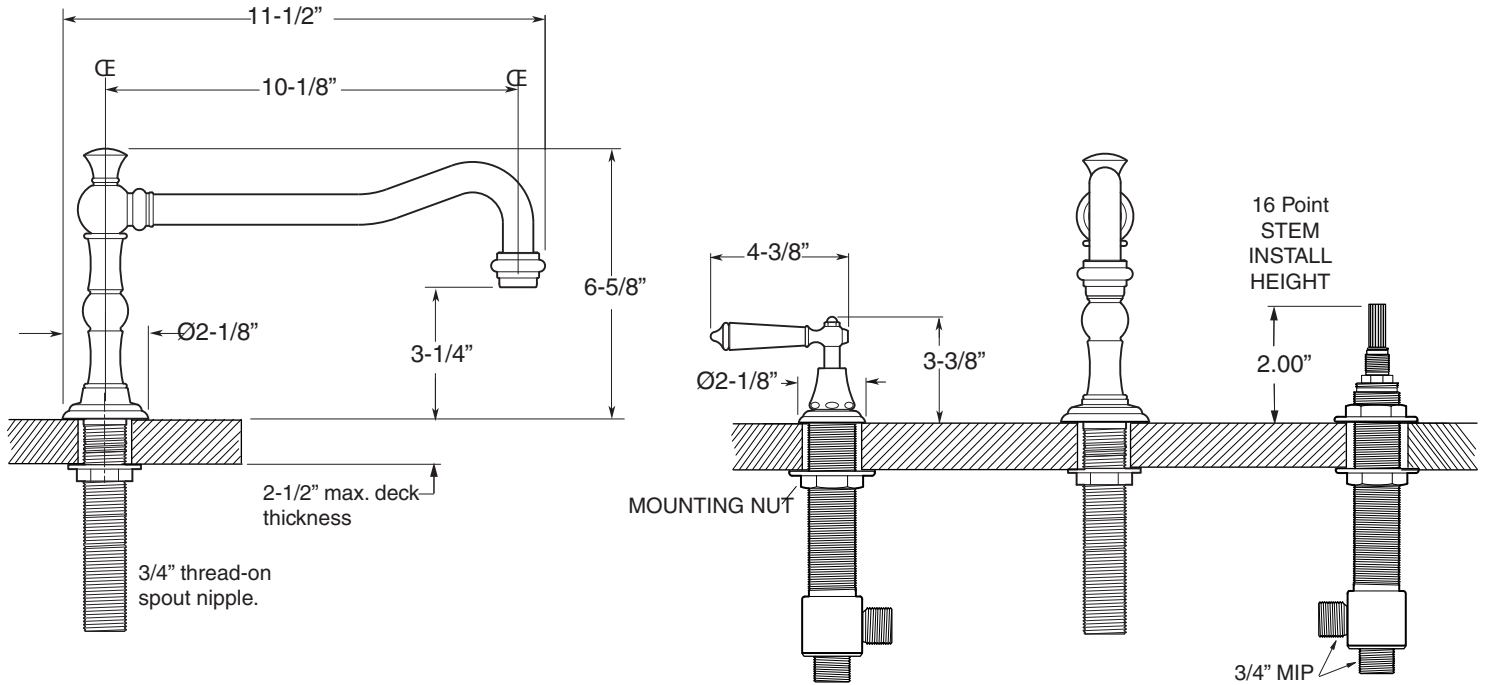

FEATURES:

- All brass construction.
- Lever style handles with decorative screw attachment.
- 3/4" valve bodies with 1/4-turn ceramic disc cartridge.
- Available in all finishes. Warranty varies according to finish selection.
- Certified to meet and exceed the following codes and standards:
ASME A112.18.1-2005/CSAB 125.1-2005

Monte Carlo
Roman Tub Set with Deckmount
Handshower and Diverter
1.355993
(1.355993T - Trim only)

Spout and valves install through 1-1/4" diameter holes.
Plumber to provide 3/4" supply lines to valves

NOTE: 1/2" outlet for in-line vacuum breaker (18.15.055), and 60" chrome spiral hose (18.10.016) - INCLUDED

Note: Measurements are subject to change or cancellation. No responsibility is assumed for use of superseded or voided pages.

Parts List Series 350

Monte Carlo
Roman Tub Set with Deckmount
Diverter and Handshower