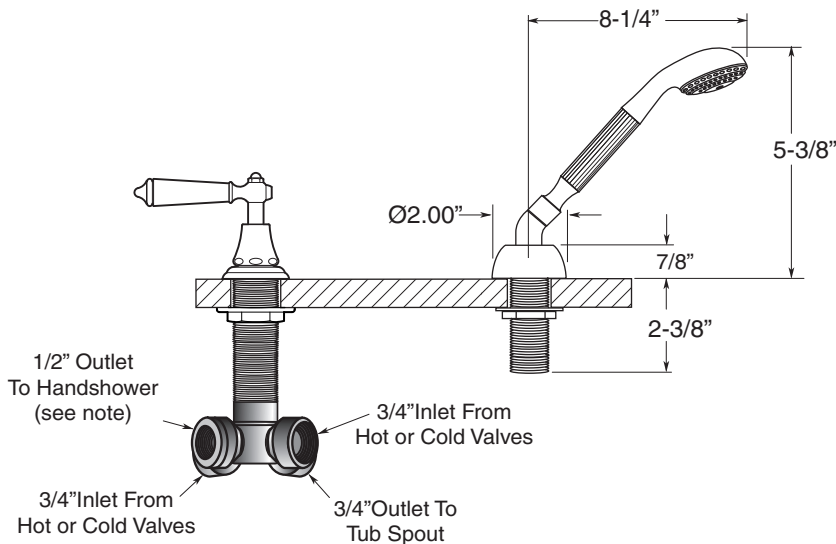

FEATURES:

- All brass construction.
- Lever style handles with decorative screw attachment.
- 3/4" valve bodies with 1/4-turn ceramic disc cartridge.
- Available in all finishes. Warranty varies according to finish selection.
- Certified to meet and exceed the following codes and standards:
ASME A112.18.1-2005/CSAB 125.1-2005

Monte Carlo
Roman Tub Set with Deckmount
Handshower and Diverter
1.355993
(1.355993T - Trim only)

Spout and valves install through 1-1/4" diameter holes.
Plumber to provide 3/4" supply lines to valves

NOTE: 1/2" outlet for in-line vacuum breaker (18.15.055), and 60" chrome spiral hose (18.10.016) - INCLUDED

Note: Measurements are subject to change or cancellation. No responsibility is assumed for use of superseded or voided pages.

Parts List Series 350

Monte Carlo
Roman Tub Set with Deckmount
Diverter and Handshower