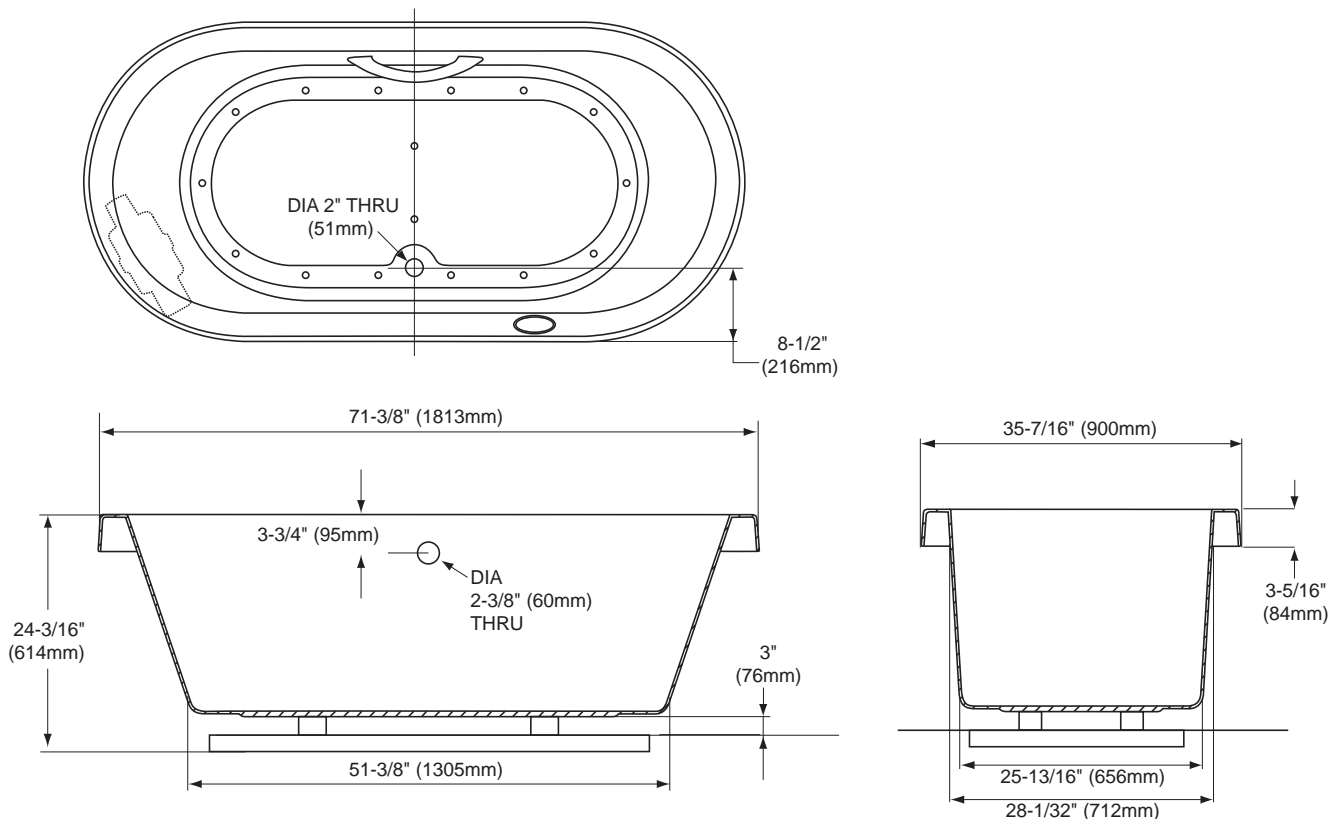

FEATURES

- 71-3/8" x 35-7/16" x 24-3/16"
- Luxuriously deep bathing well
- Cast-acrylic construction provides high durability
- Slip-resistant surface
- 1hp ultra-quiet blower
- 300 watt heated air injection system
- Final purge/drying cycle to clean each air jet
- Optional solid brass grab bar with various finishes
- Optional LED lighting
- Multi-functional Keypad
 - Normal Mode: 5 intensity levels for continuous operation
 - Pulsating Mode: Alternating between the High/Low intensity levels for massage
 - Oscillation Mode: Alternating between all 5 intensity levels for massage

ABA794

Nexus® 6' Air Bath™

SPECIFICATIONS

- Size 71-3/8" L x 35-7/16" W
- Depth 20-1/4"
- Warranty 1 Year Limited Warranty on acrylic tub
1 Year Limited Warranty on components and parts
- Material Lucite Cast Acrylic
- Electrical Requirements 15 AMP; 120V w/ GFCI
- Shipping Weight 140 lbs.
- Shipping Dimensions 74" L x 44" W x 27" H
- Gallons 100 to overflow

INSTALLATION NOTES

Floor support under bath must provide a minimum of 75 lbs/square foot (366 kg/square meter) loading.

TOTO®

These dimensions and specifications are subject to change without notice