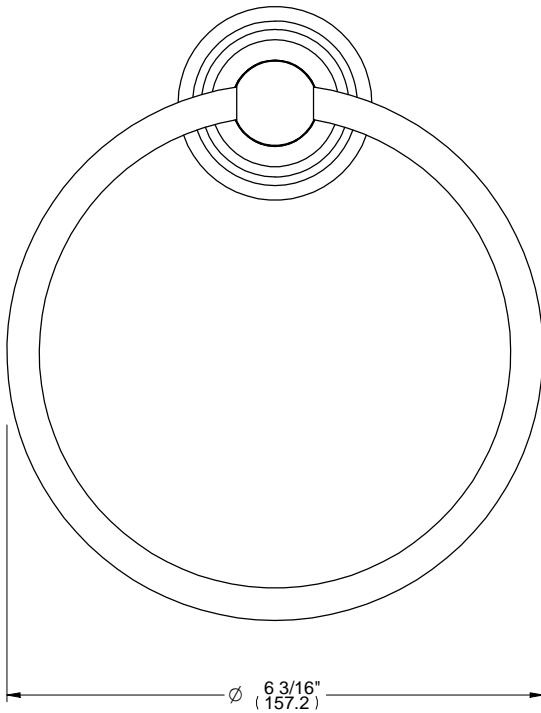

L1

ALTMANS RESERVES THE RIGHT TO MODIFY AND CHANGE SPECIFICATIONS AT ANY TIME. PLEASE VERIFY DIMENSIONS PRIOR TO INSTALLATION.

**Features**  
Available in All Finishes  
Brass Construction  
Wall Mounted Accessory

**Through-Hole Specifications**

DIMENSIONS SHOWN TO NEAREST 1/16"