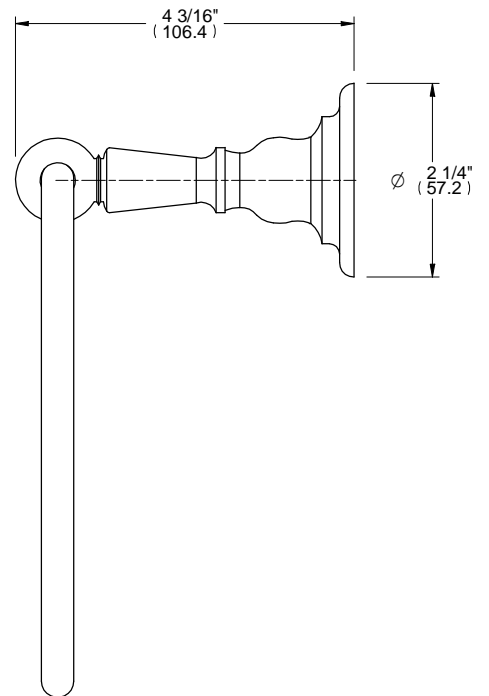

L1

ALTMANS RESERVES THE RIGHT TO MODIFY AND CHANGE SPECIFICATIONS AT ANY TIME. PLEASE VERIFY DIMENSIONS PRIOR TO INSTALLATION.

**Features**  
Available in All Finishes  
Brass Construction  
Wall Mounted Accessory

**Through-Hole Specifications**

DIMENSIONS SHOWN TO NEAREST 1/16"