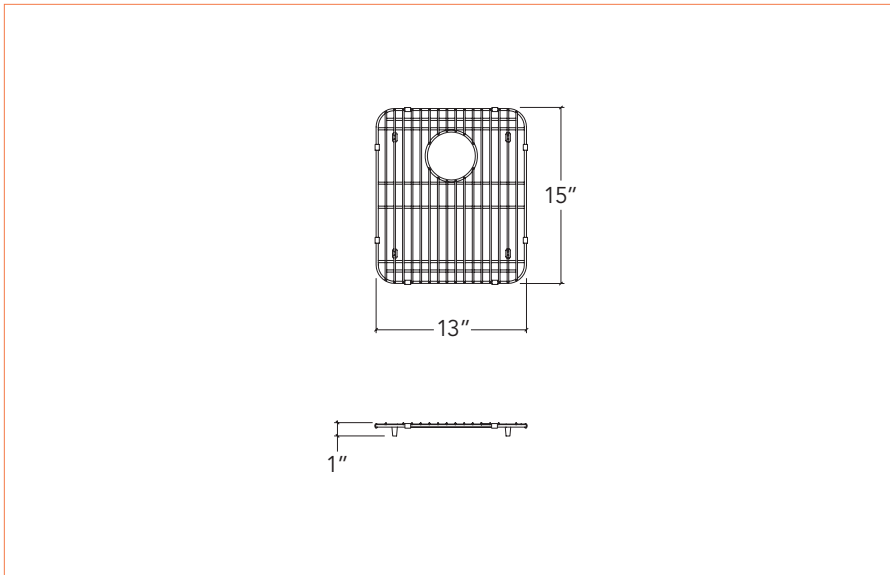

PRO INOX

E-G

Grid
for embossed kitchen sink

IE-G-1517

Installation
N/A

Bowl
15" × 17"

Overall
13" × 15" × 1"

Cabinet
N/A

Drain
Ø 3½"

Packaging
13" × 15"
5 lbs

Features and earnings

- 304 electro polished stainless steel
- Silicone legs prevent the grid from sliding around
- Prevents dishes and silverware from striking the bottom of the sink
- Lets water drain away from items placed in the sink
- Provides a flat, stable surface to place things on