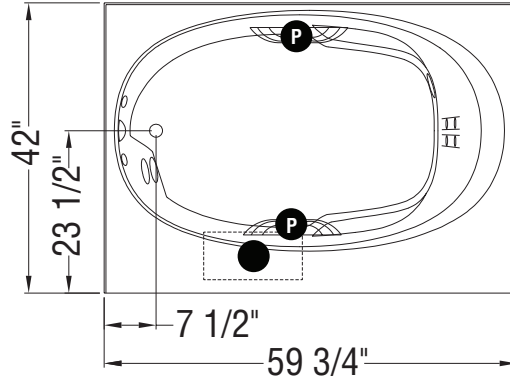

TRUE WHIRLPOOL
SYSTEM

AEROEFFECT
AIR SYSTEM

- : Indicates pump or blower positioning
- P : Indicates optional grab bars positioning
- (○) : Indicates True Whirlpool jets positioning
- (●) : Indicates Aeroeffect airjets positioning