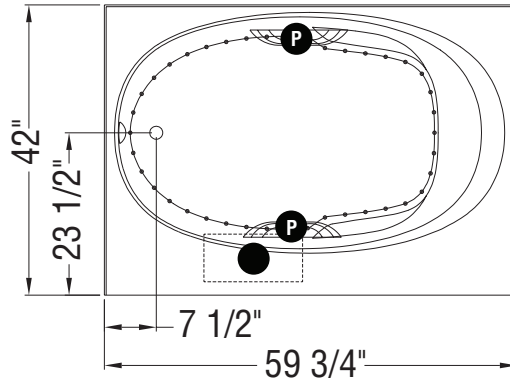

TRUE WHIRLPOOL
SYSTEM

AEROEFFECT
AIR SYSTEM

- : Indicates pump or blower positioning
- P : Indicates optional grab bars positioning
- (○) : Indicates True Whirlpool jets positioning
- (●) : Indicates Aeroeffect airjets positioning