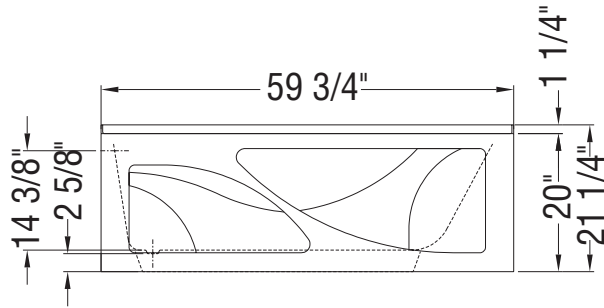

TRUE WHIRLPOOL
SYSTEM

AEROEFFECT
AIR SYSTEM

- : Indicates pump or blower positioning
- P : Indicates optional grab bars positioning
- (○) : Indicates True Whirlpool jets positioning
- (●) : Indicates Aeroeffect airjets positioning