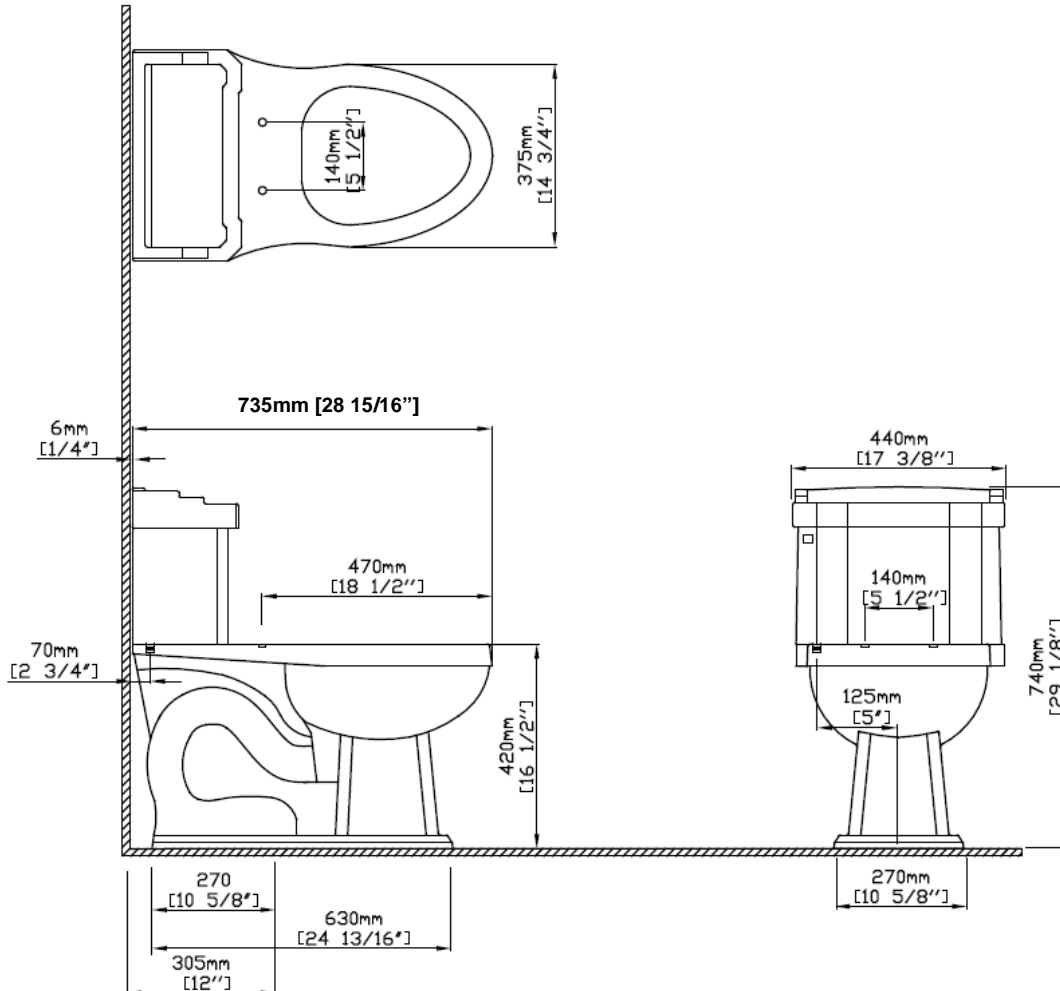

Chair-Height Elongated Bowl & Tank 6123.128

Technical information:

Fixture		Included components:	
Configuration	1PC Elongated bowl & tank	Bowl & Tank	6123.128.xx
Flushing volume	1.28 gpf / 4.8 lpf	Silent Close Seat	9400.490.xx
Passageway	2 1/8"	Valve Kit	9400.504.00
Seat post hole centers	5 1/2"	Trip Lever	9400.126.xx
Fixture	Weight	Bolt caps	9400.170.xx
Bowl & Tank	L 28 7/8" x W 14 3/4" x H 29 1/8"	Tank lid	6123.025.xx

Product diagram:

*These measurements are subject of change or cancellation. No responsibility will be assumed for use of superseded or voided pages.*